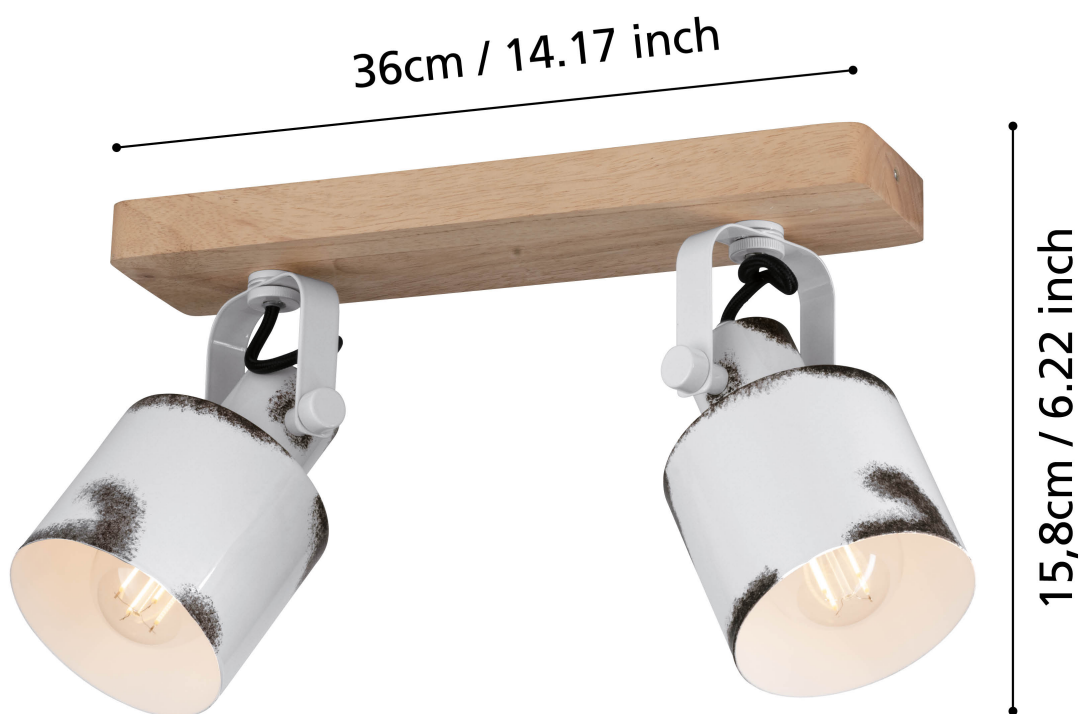

Eglo Lighting - Kilburn - 43922 - Wood White 2 Light Ceiling Spotlight

CONTACT