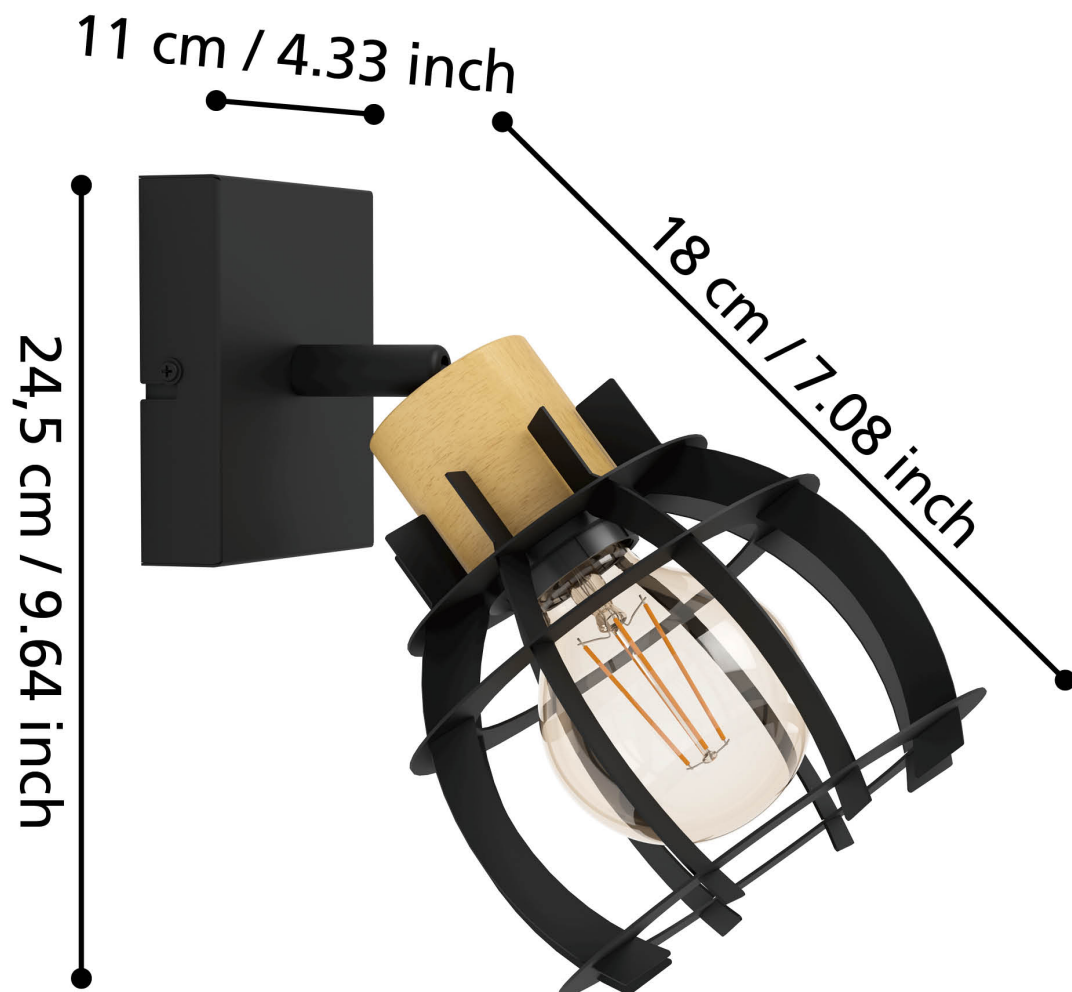

Eglo Lighting - Stillington 1 - 43926 - Black Wood Spotlight

CONTACT