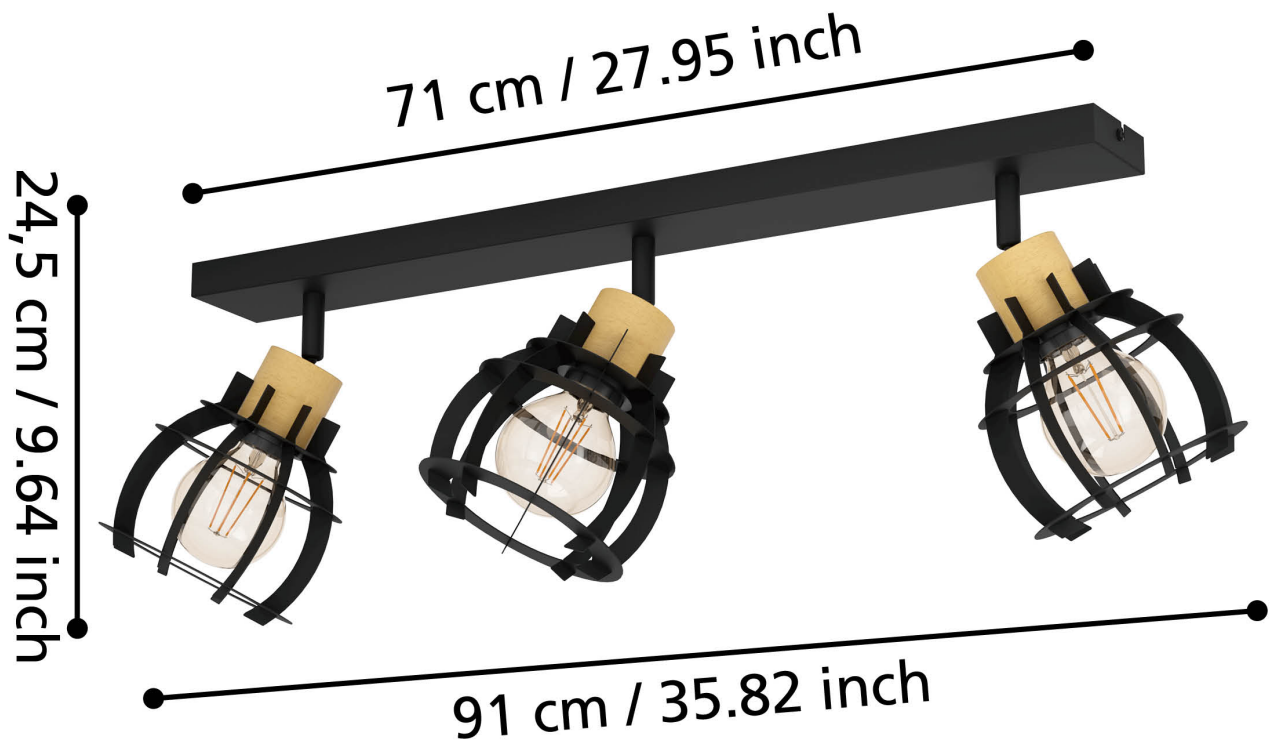

Eglo Lighting - Stillington 1 - 43928 - Black Wood 3 Light Ceiling Spotlight

CONTACT