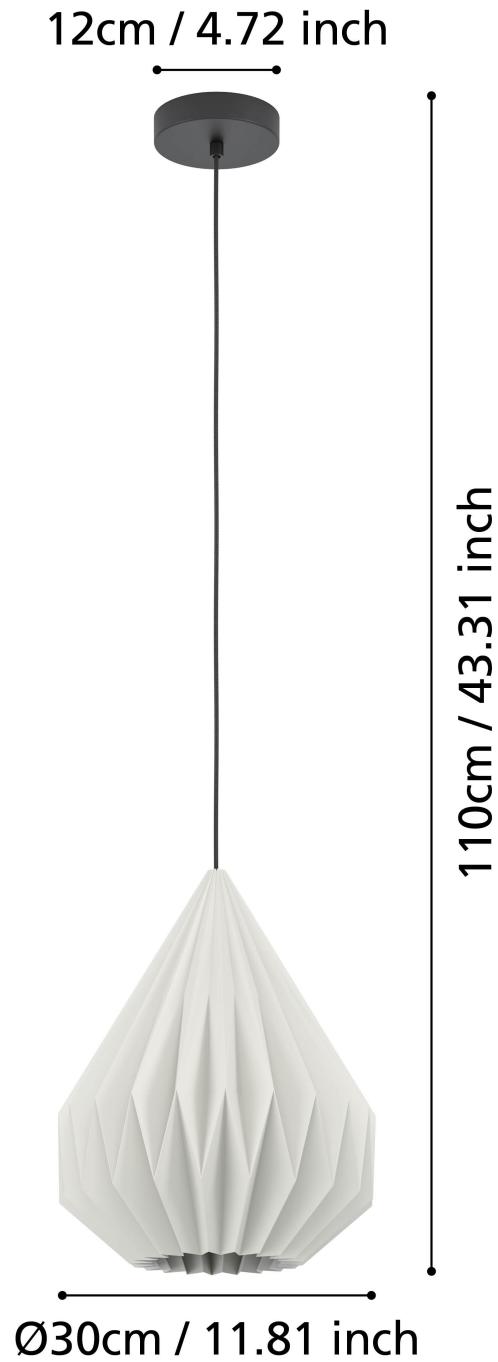

Eglo Lighting - Minting - 43932 - Black White Paper Ceiling Pendant Light

**CONTACT**