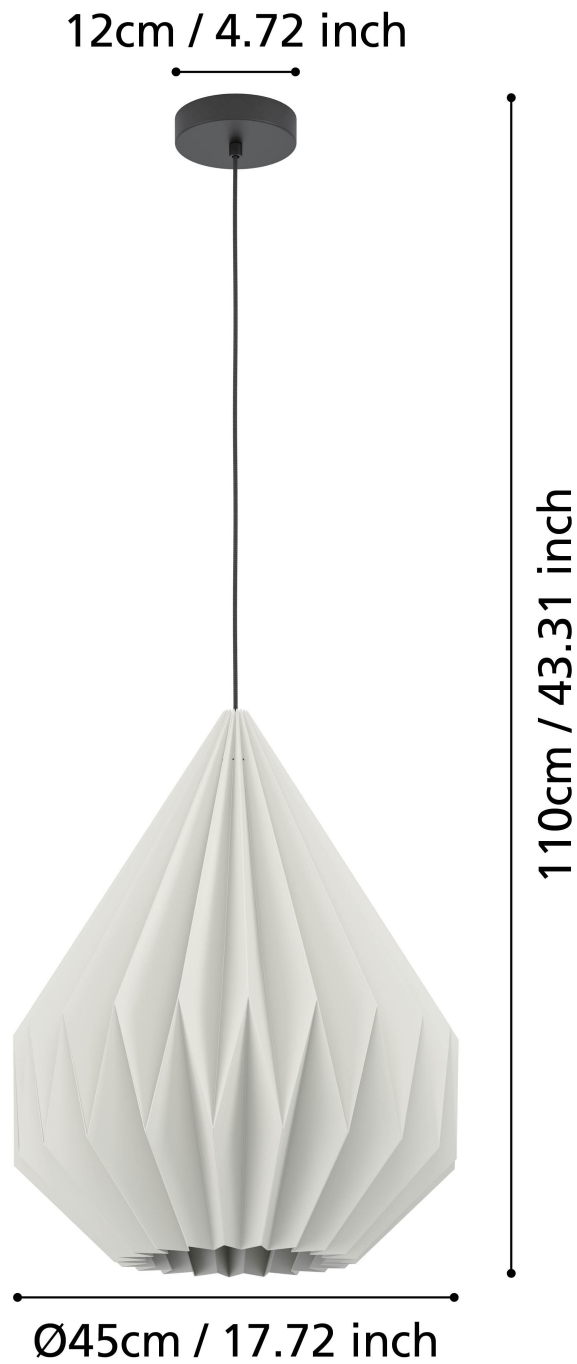

Eglo Lighting - Minting - 43933 - Black White Paper Ceiling Pendant Light

CONTACT