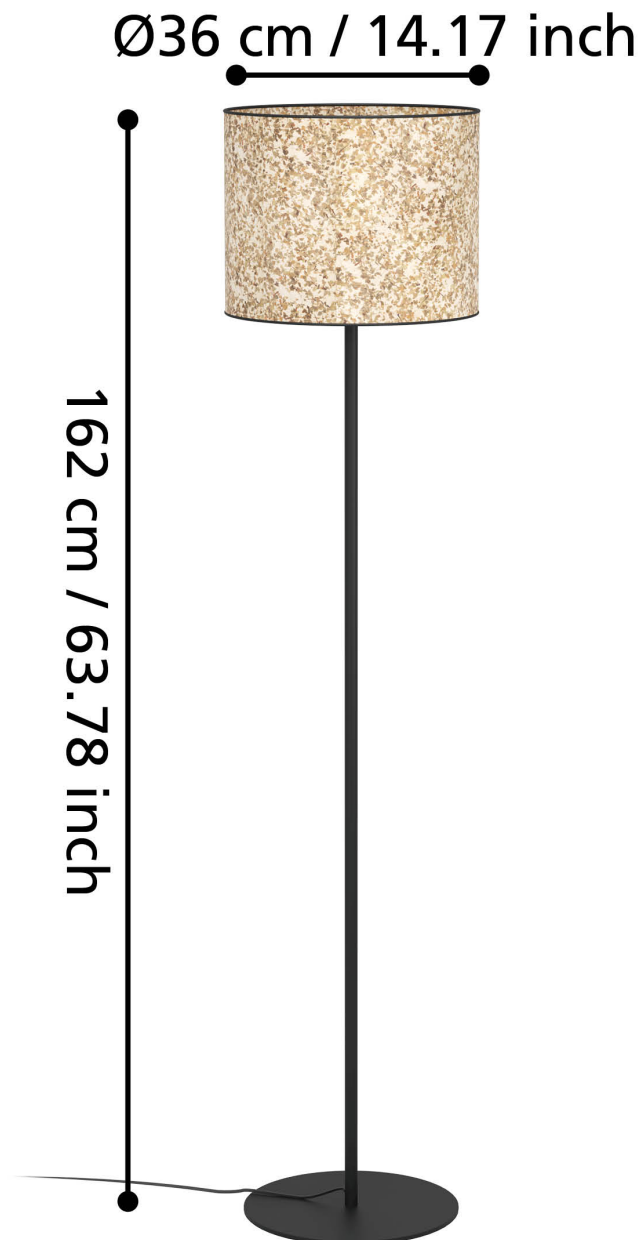

Eglo Lighting - Butterburn - 43939 - Black Beige Floor Lamp

CONTACT