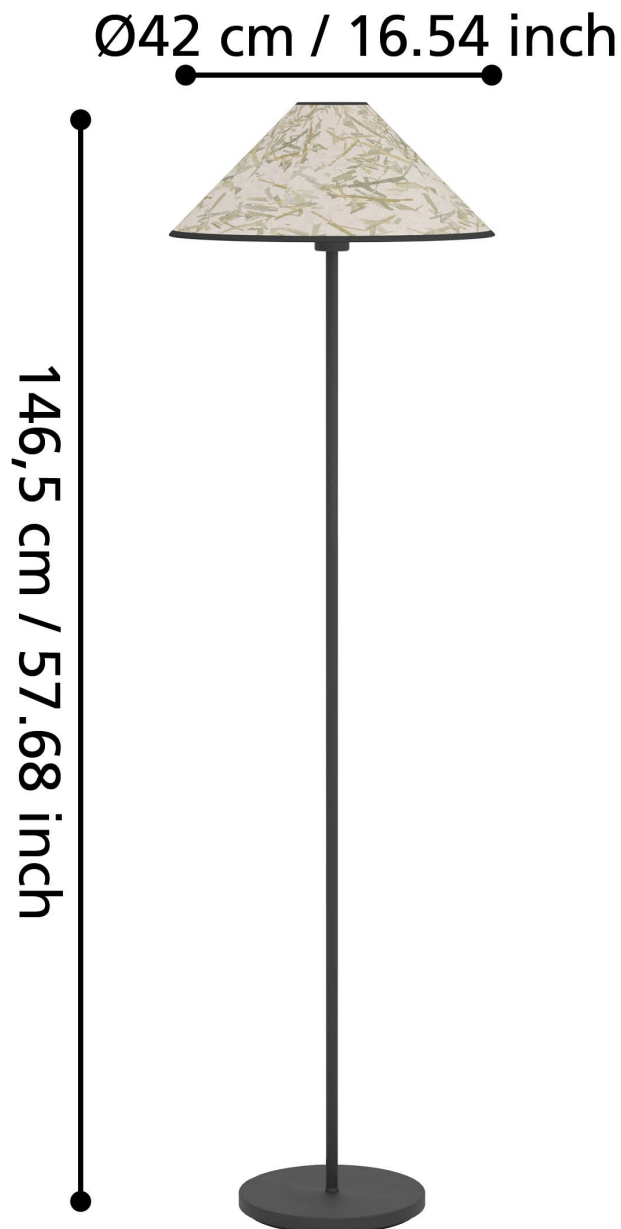

Eglo Lighting - Oxpark - 43945 - Black White Floor Lamp

**CONTACT**