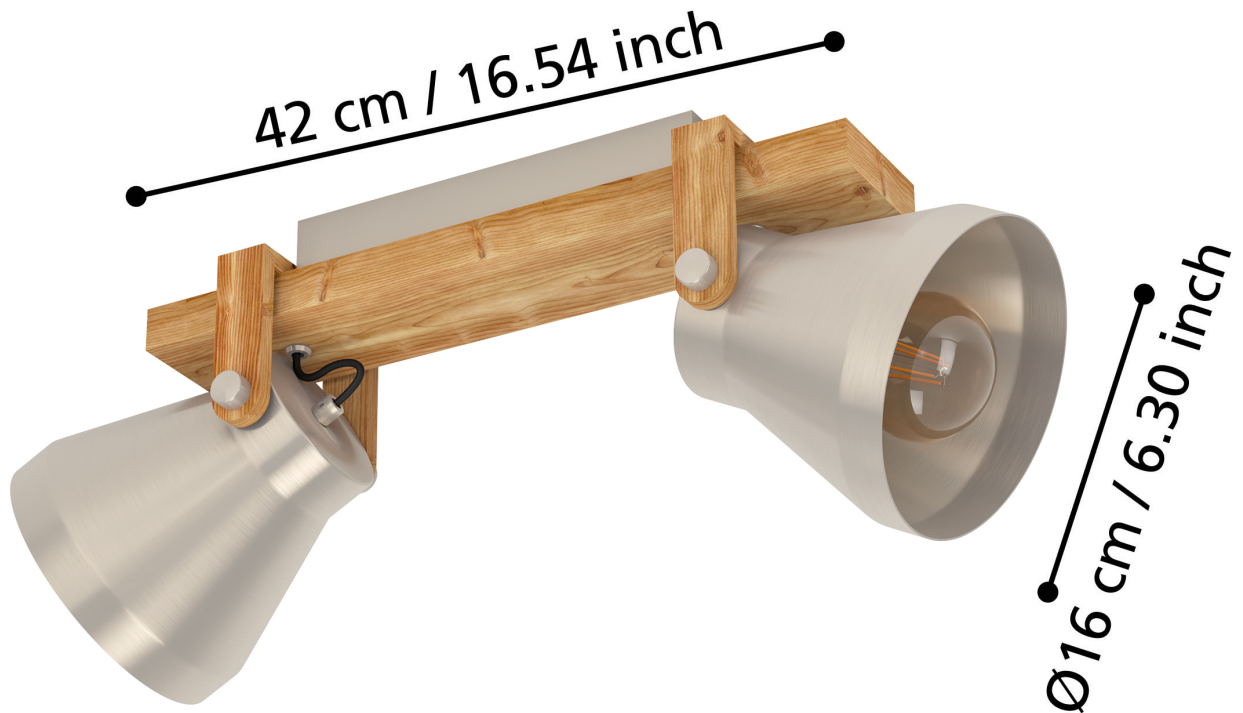

Eglo Lighting - Cawton - 43949 - Steel Rustic Wood 2 Light Ceiling Spotlight

CONTACT