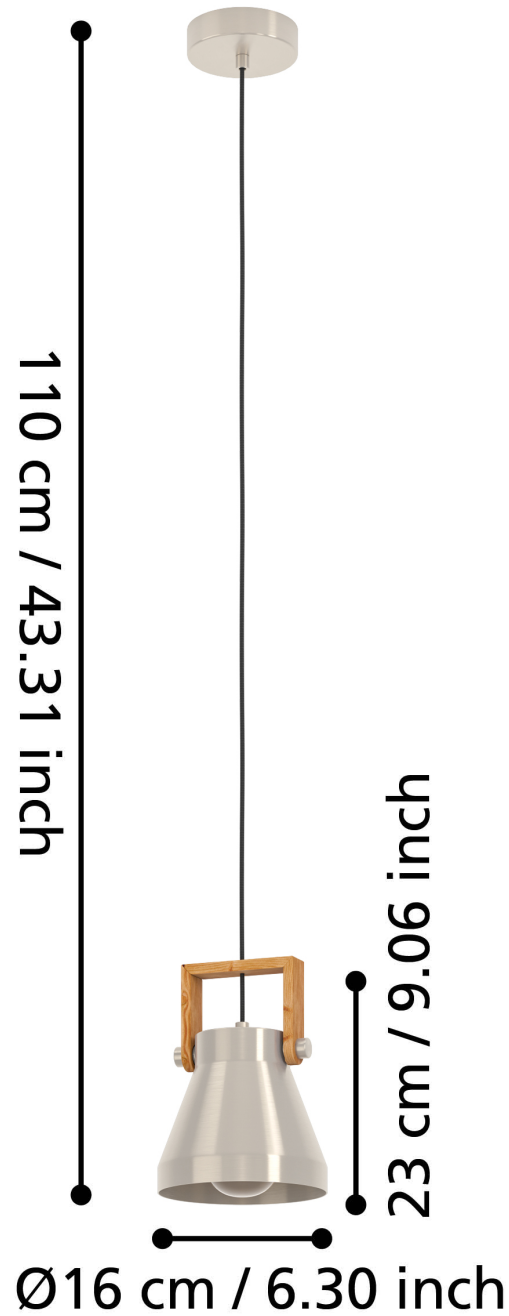

Eglo Lighting - Cawton - 43951 - Steel Rustic Wood Ceiling Pendant Light

CONTACT