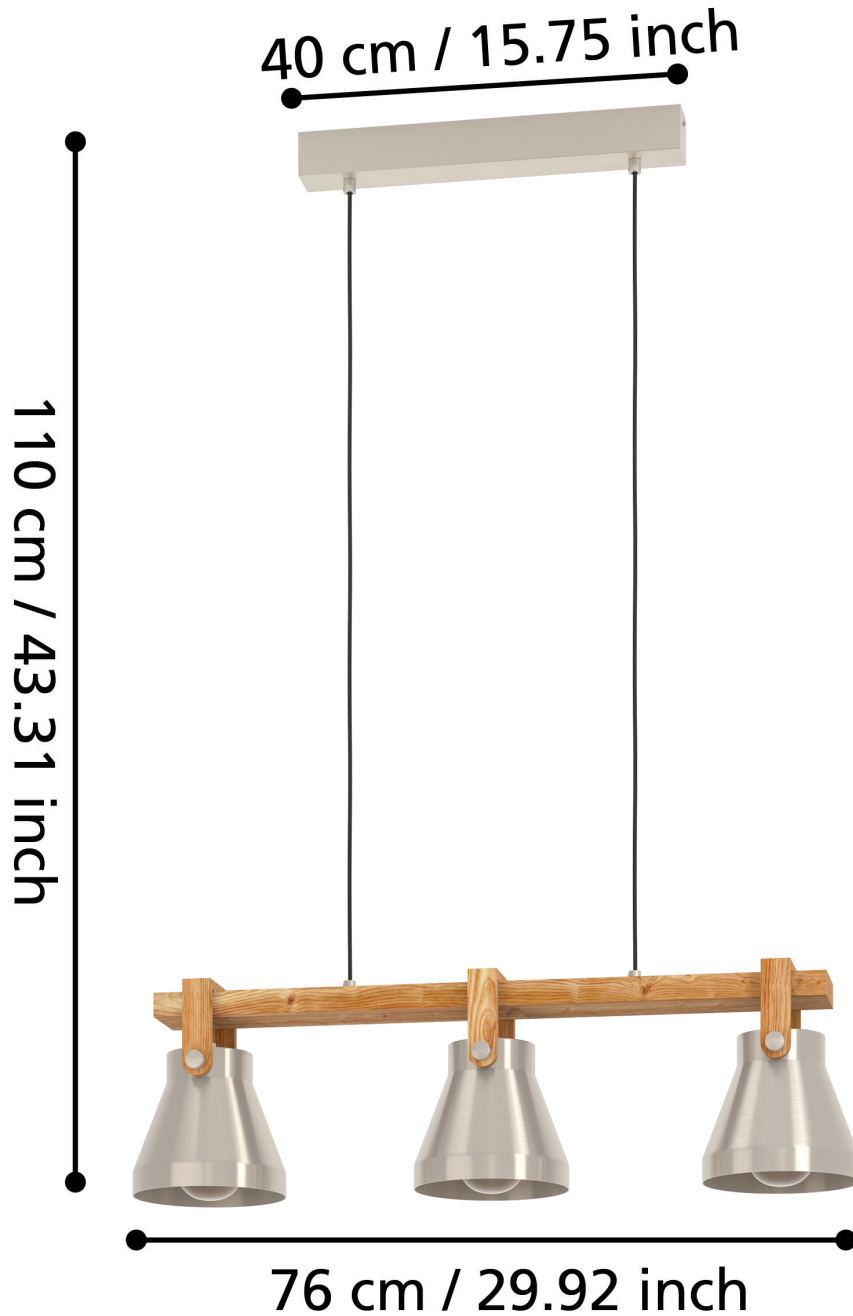

Eglo Lighting - Cawton - 43952 - Steel Rustic Wood 3 Light Bar Ceiling Pendant Light

**CONTACT**