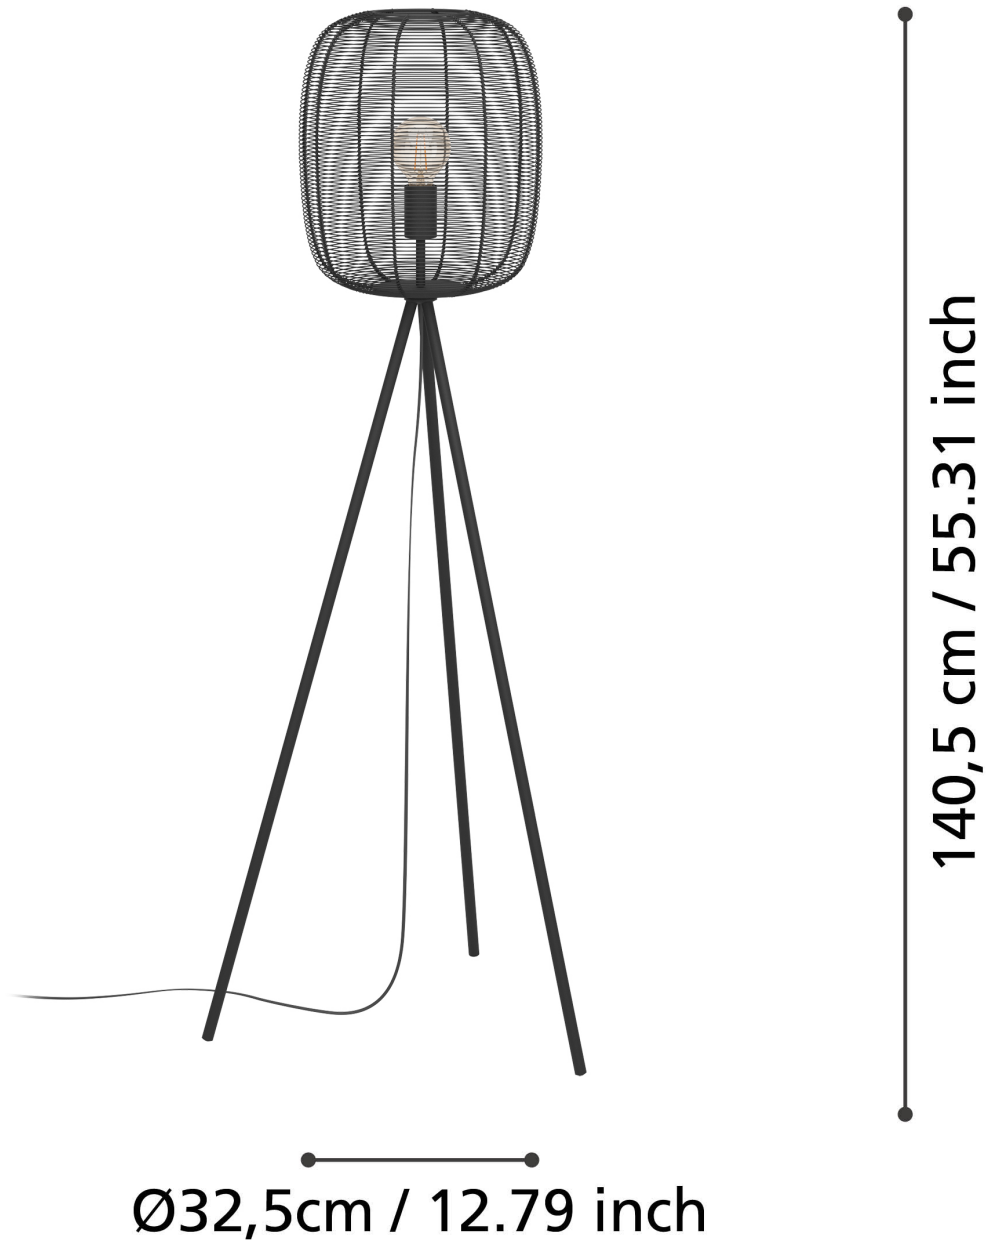

Eglo Lighting - Rinroe - 43968 - Black Tripod Floor Lamp

CONTACT