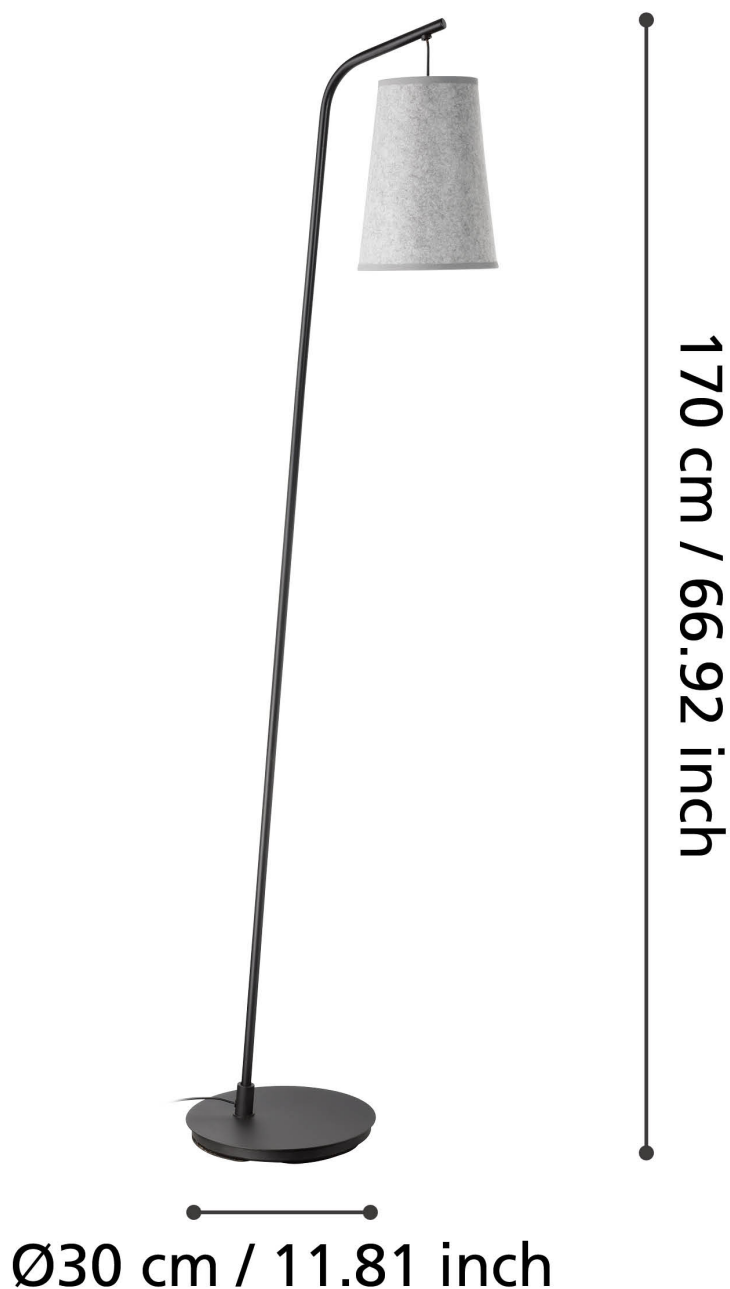

Eglo Lighting - Alsager - 43987 - Black Grey Felt Floor Lamp

**CONTACT**