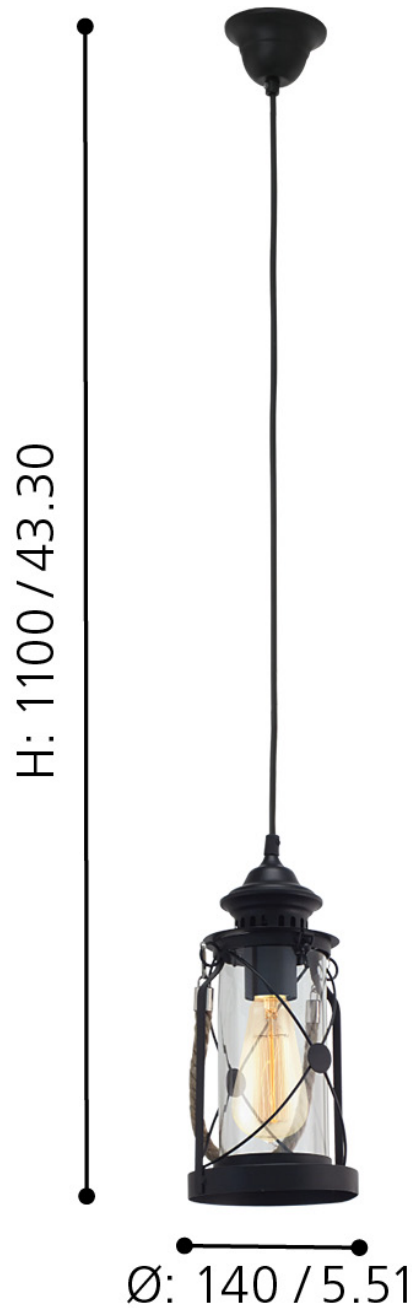

Eglo Lighting - Bradford - 49213 - Black Clear Glass Ceiling Pendant Light

mm / inch

CONTACT