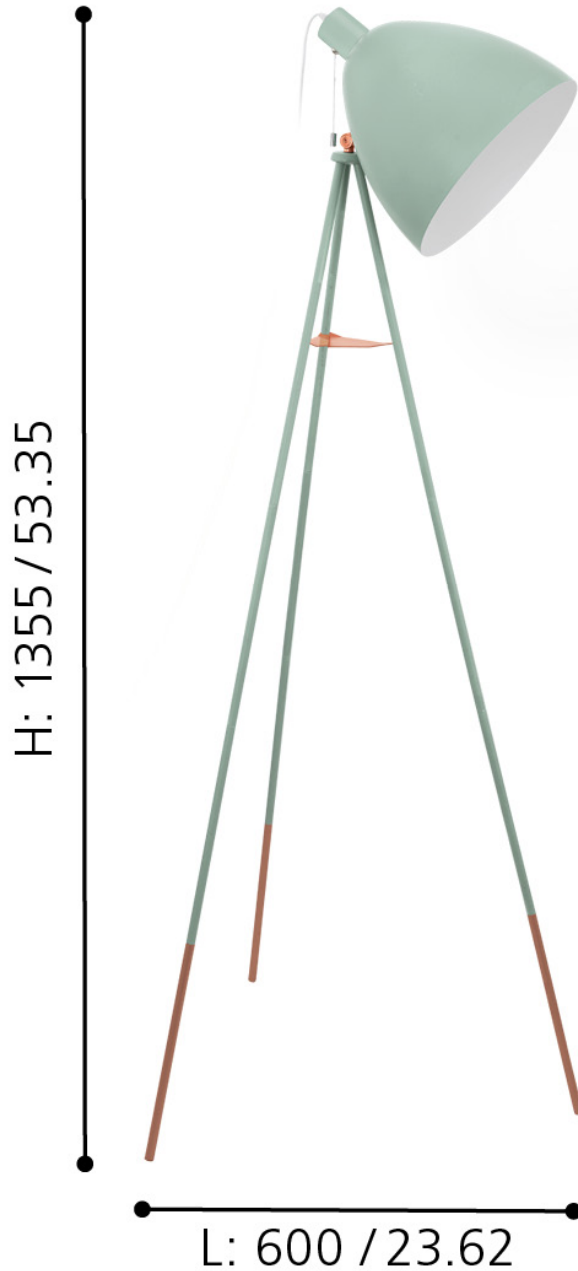

Eglo Lighting - Dundee - 49342 - Mint Copper Pull Cord Tripod Floor Lamp

mm / inch

CONTACT