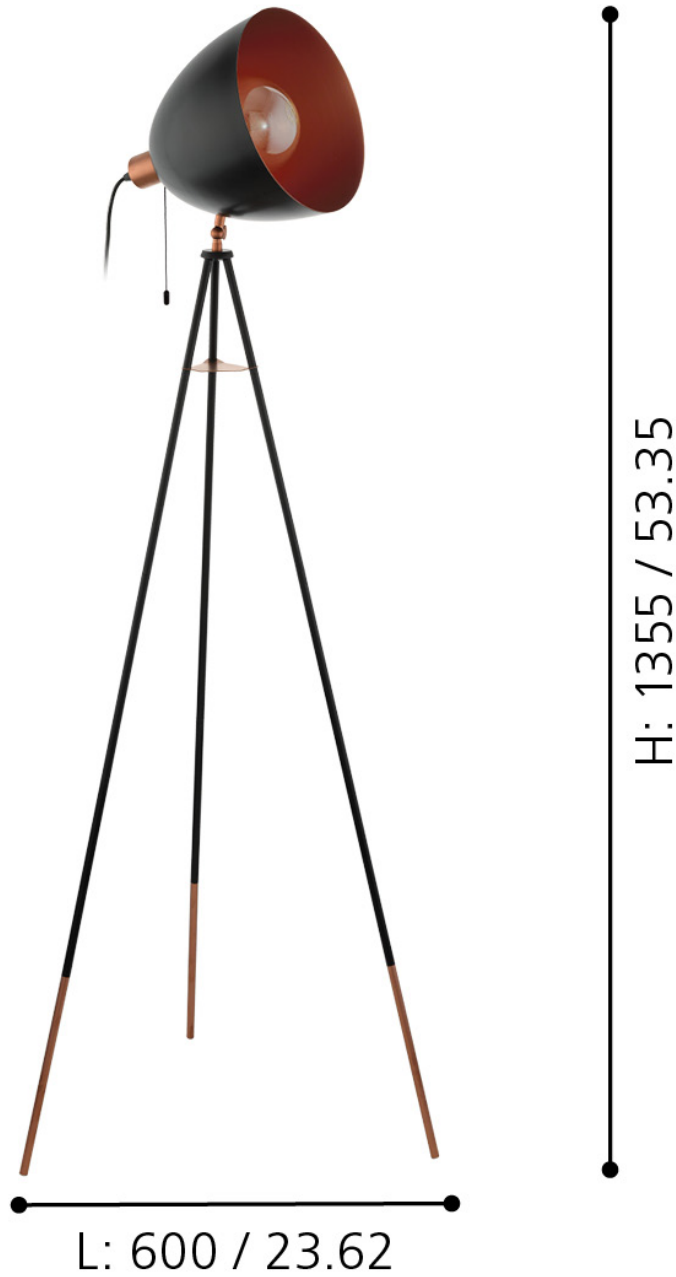

Eglo Lighting - Chester - 49386 - Black Copper Pull Cord Tripod Floor Lamp

mm / inch

CONTACT