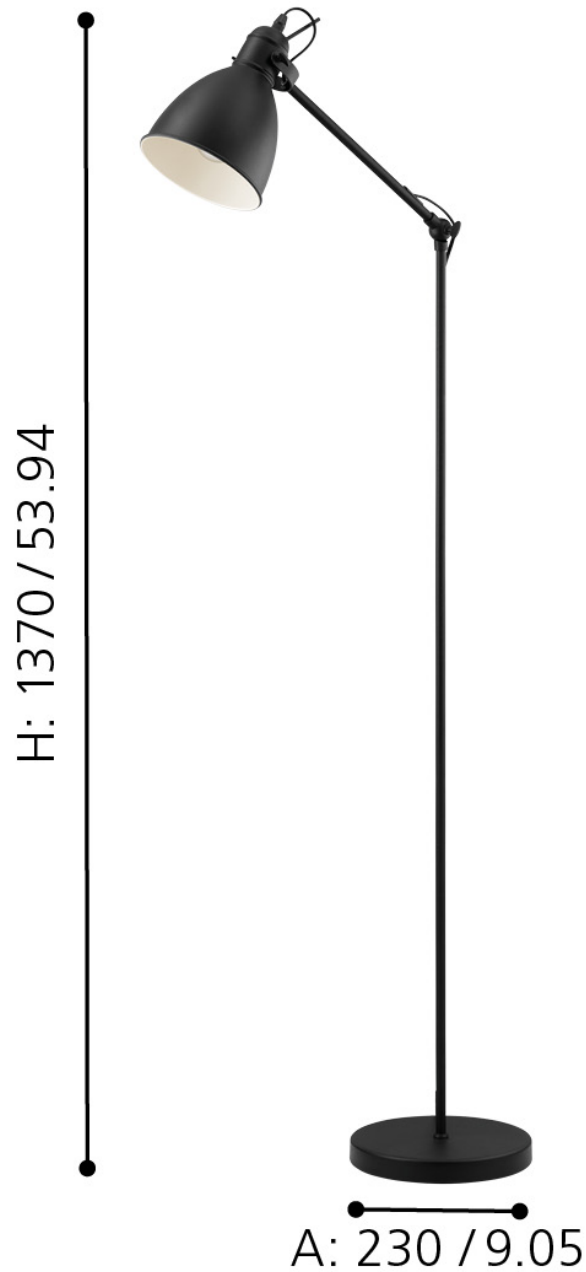

Eglo Lighting - Priddy - 49471 - Black White Floor Reading Lamp

mm / inch

CONTACT