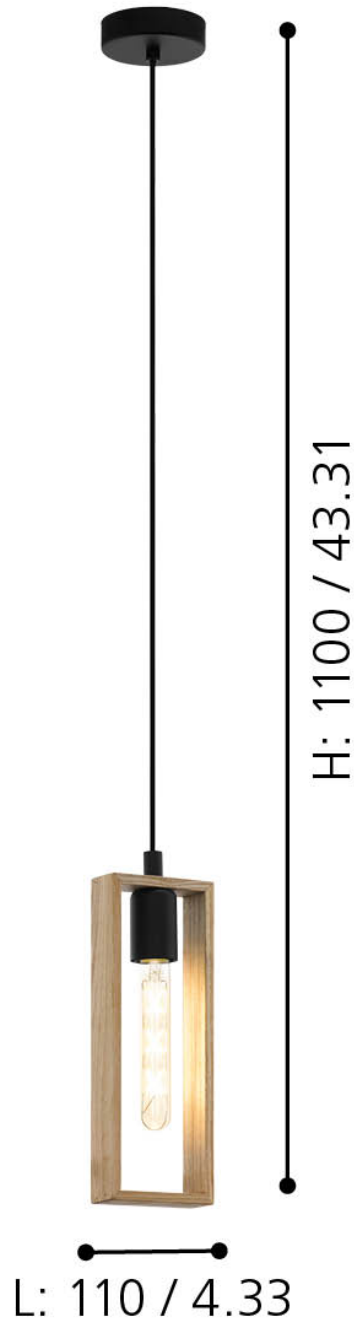

Eglo Lighting - Littleton - 49473 - Black Wood Ceiling Pendant Light

mm / inch

CONTACT