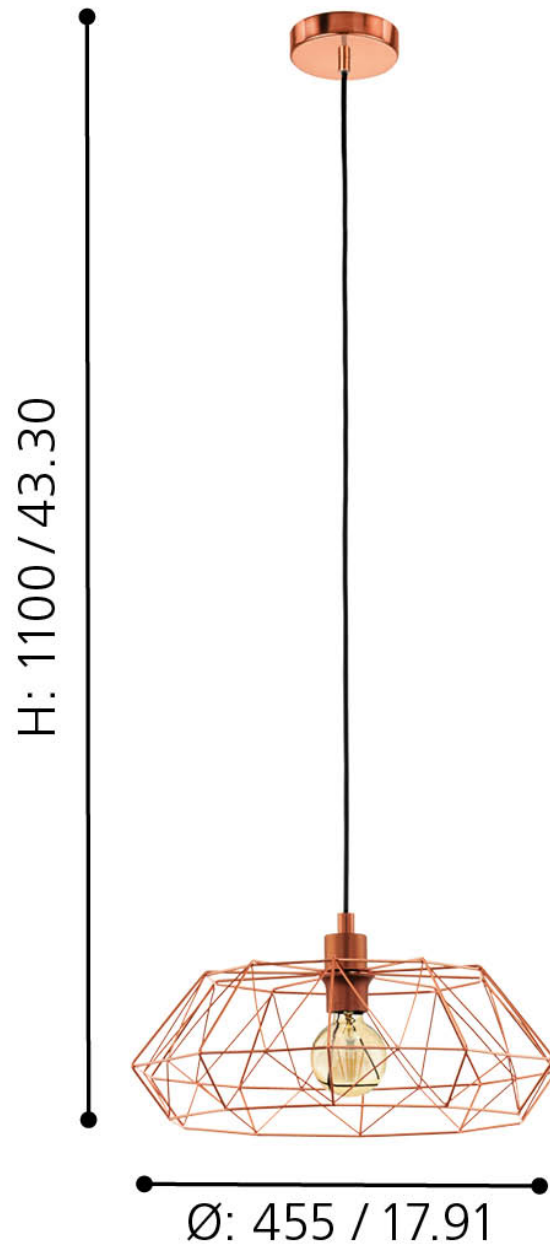

Eglo Lighting - Carlton 2 - 49488 - Copper Ceiling Pendant Light

mm / inch

**CONTACT**