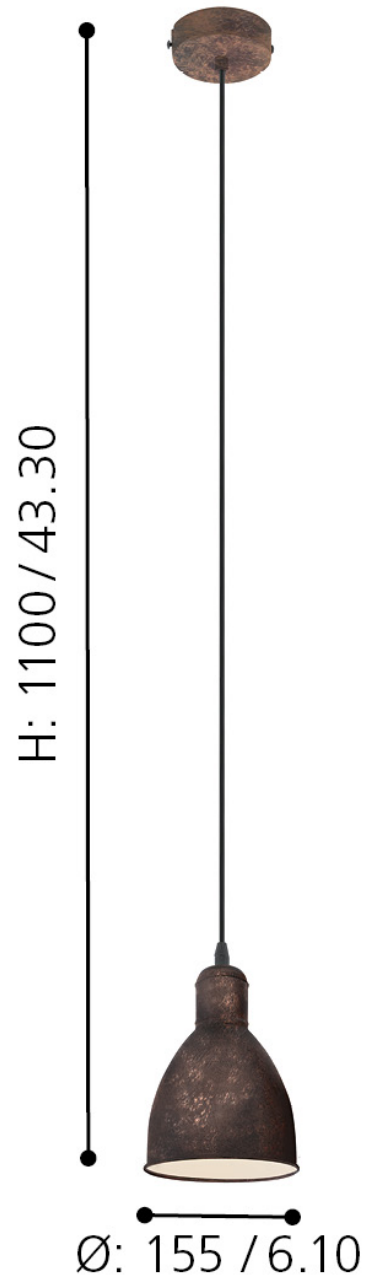

Eglo Lighting - Priddy 1 - 49492 - Antique Copper Ceiling Pendant Light

mm / inch

CONTACT