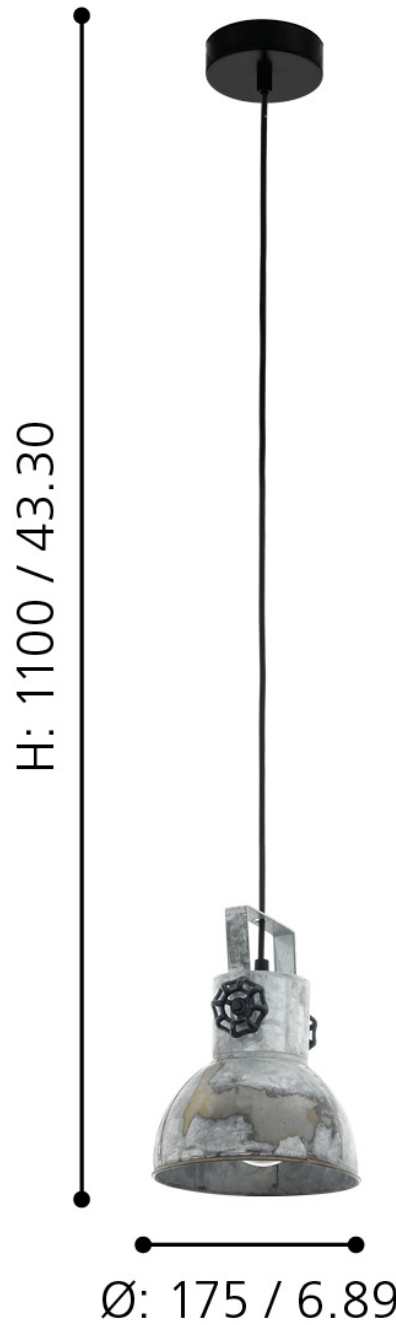

Eglo Lighting - Barnstaple - 49619 - Black Aged Zinc Ceiling Pendant Light

mm / inch

CONTACT