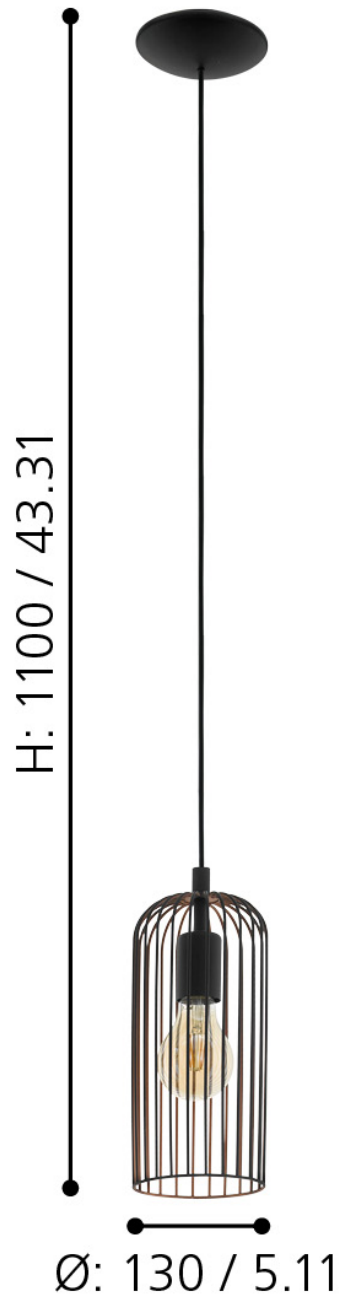

Eglo Lighting - Roccamena - 49644 - Black Copper Ceiling Pendant Light

mm / inch

**CONTACT**