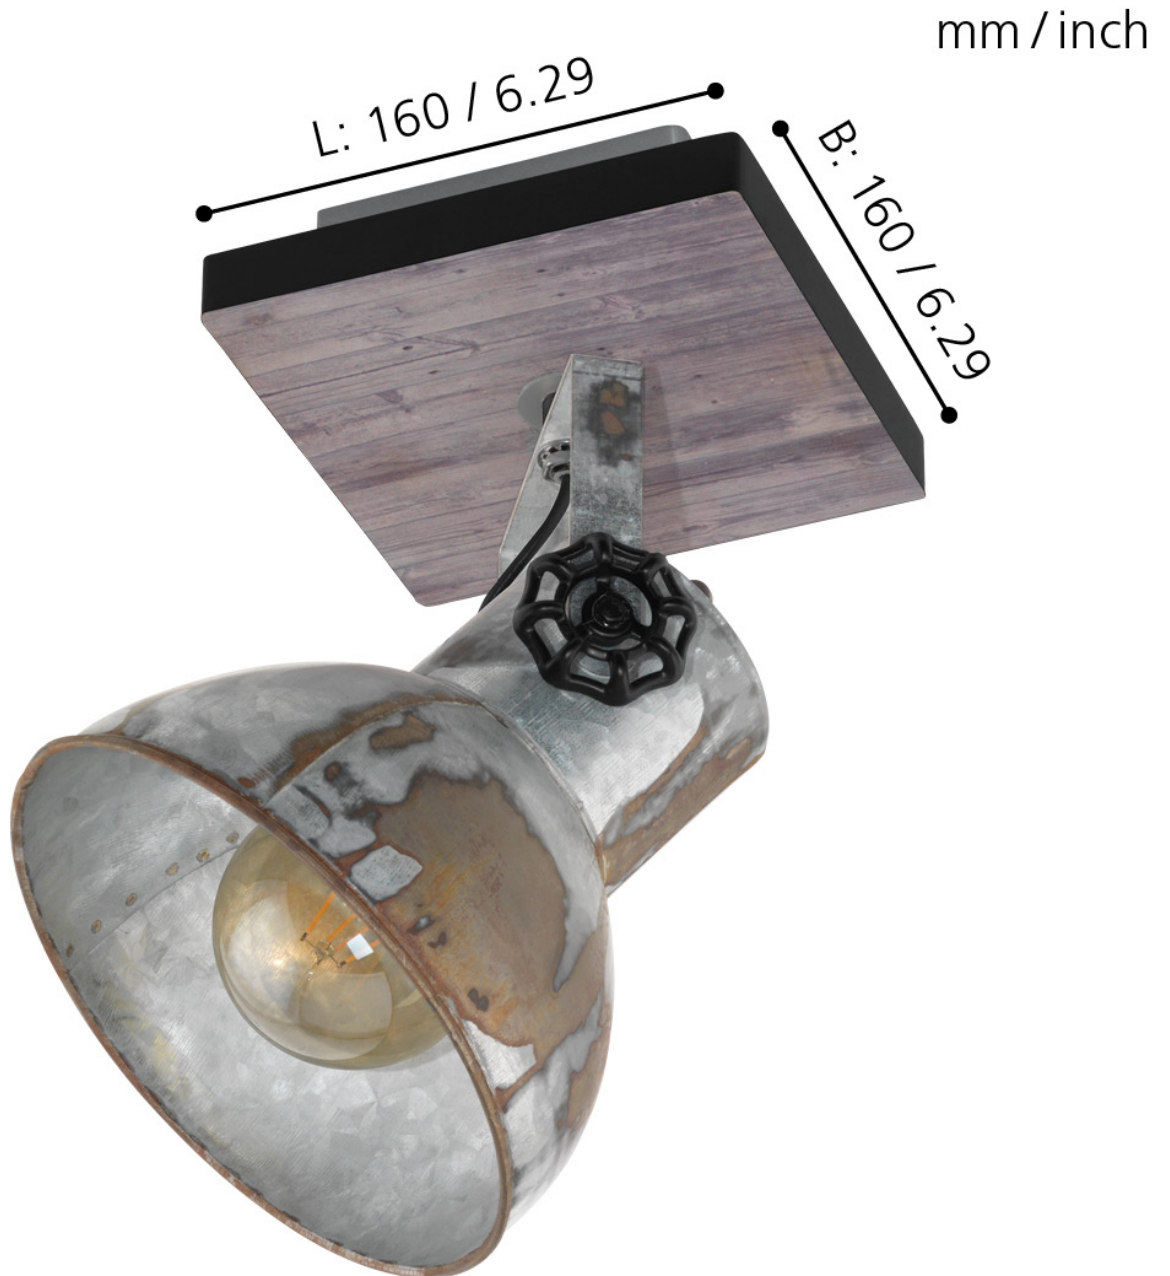

Eglo Lighting - Barnstaple - 49648 - Rustic Wood Black Aged Zinc Spotlight

CONTACT