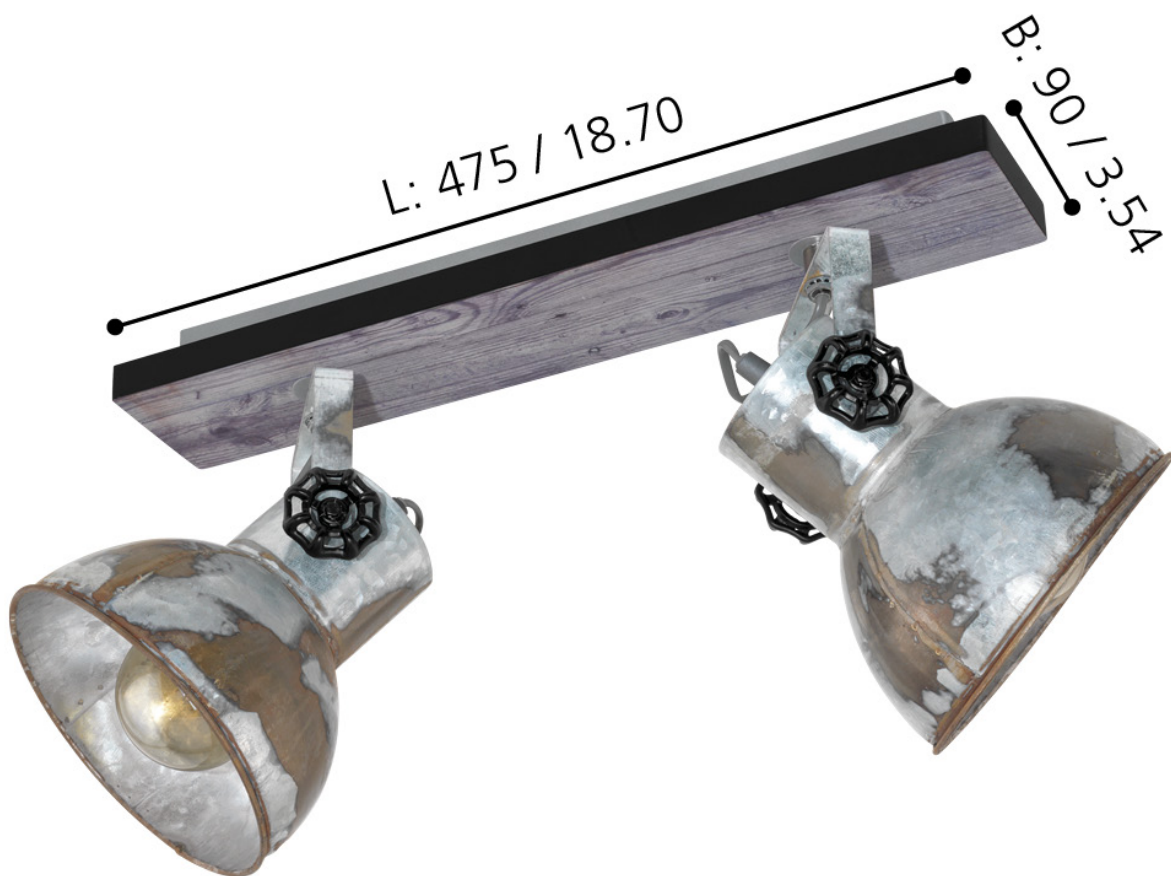

Eglo Lighting - Barnstaple - 49649 - Rustic Wood Black Aged Zinc 2 Light Ceiling Spotlight

mm / inch

CONTACT