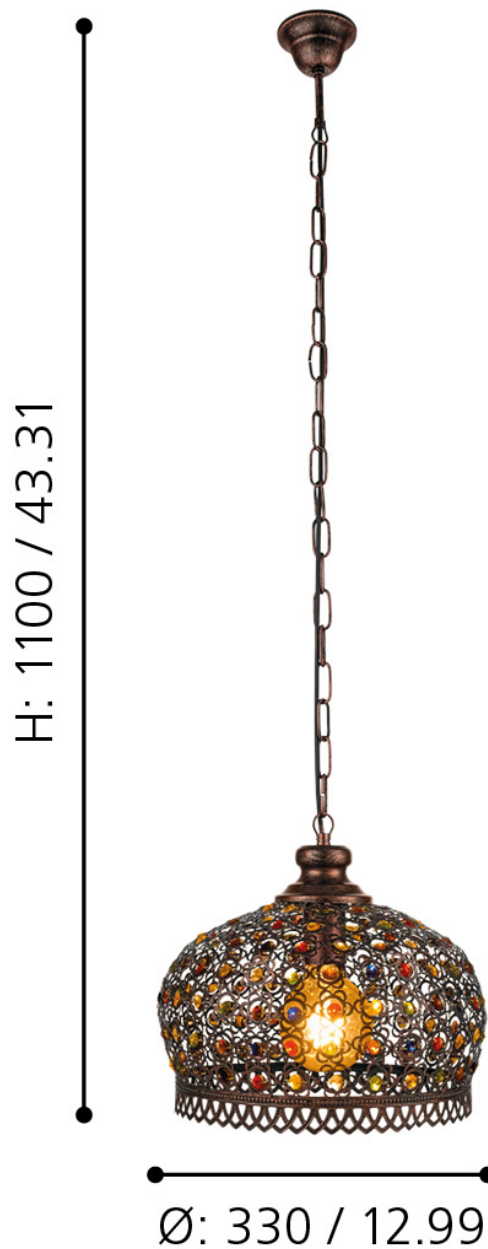

Eglo Lighting - Jadida - 49764 - Antique Copper Multi Coloured Glass Ceiling Pendant Light

mm / inch

CONTACT