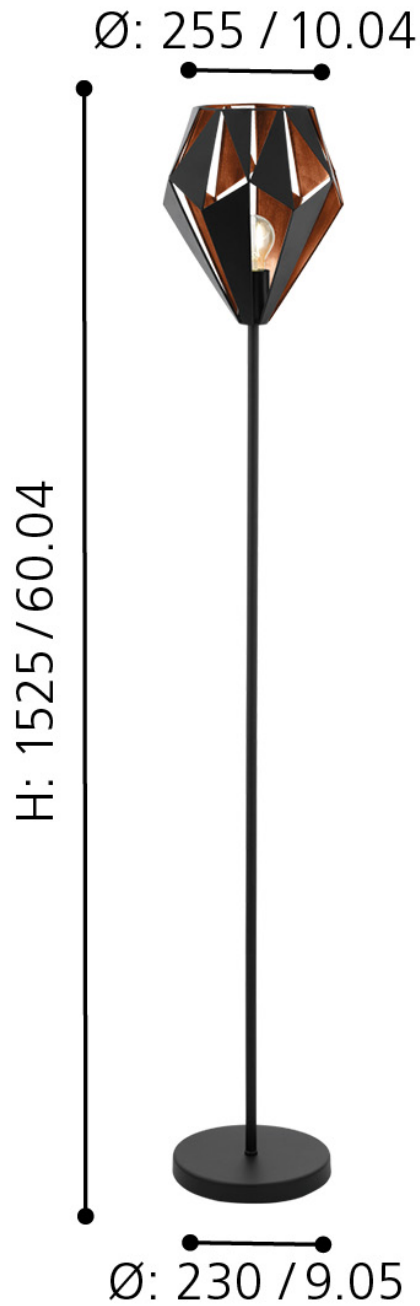

Eglo Lighting - Carlton 1 - 49994 - Black Copper Floor Lamp

mm / inch

CONTACT