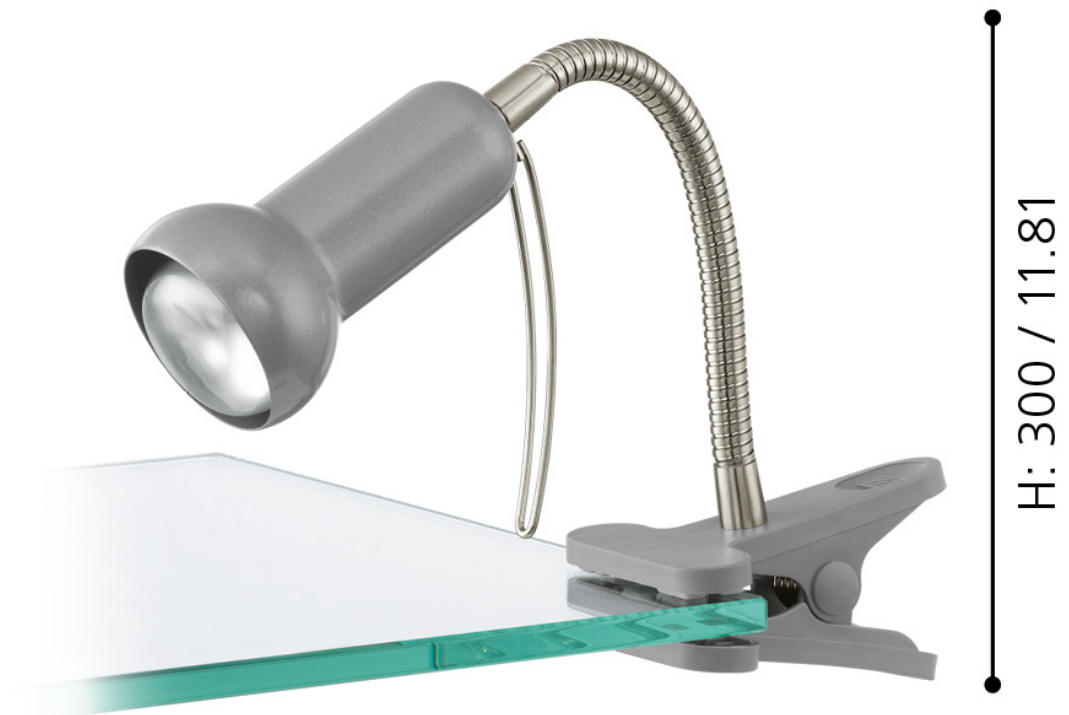

Eglo Lighting - Fabio - 81265 - Silver Task Clamp Lamp

mm / inch

CONTACT