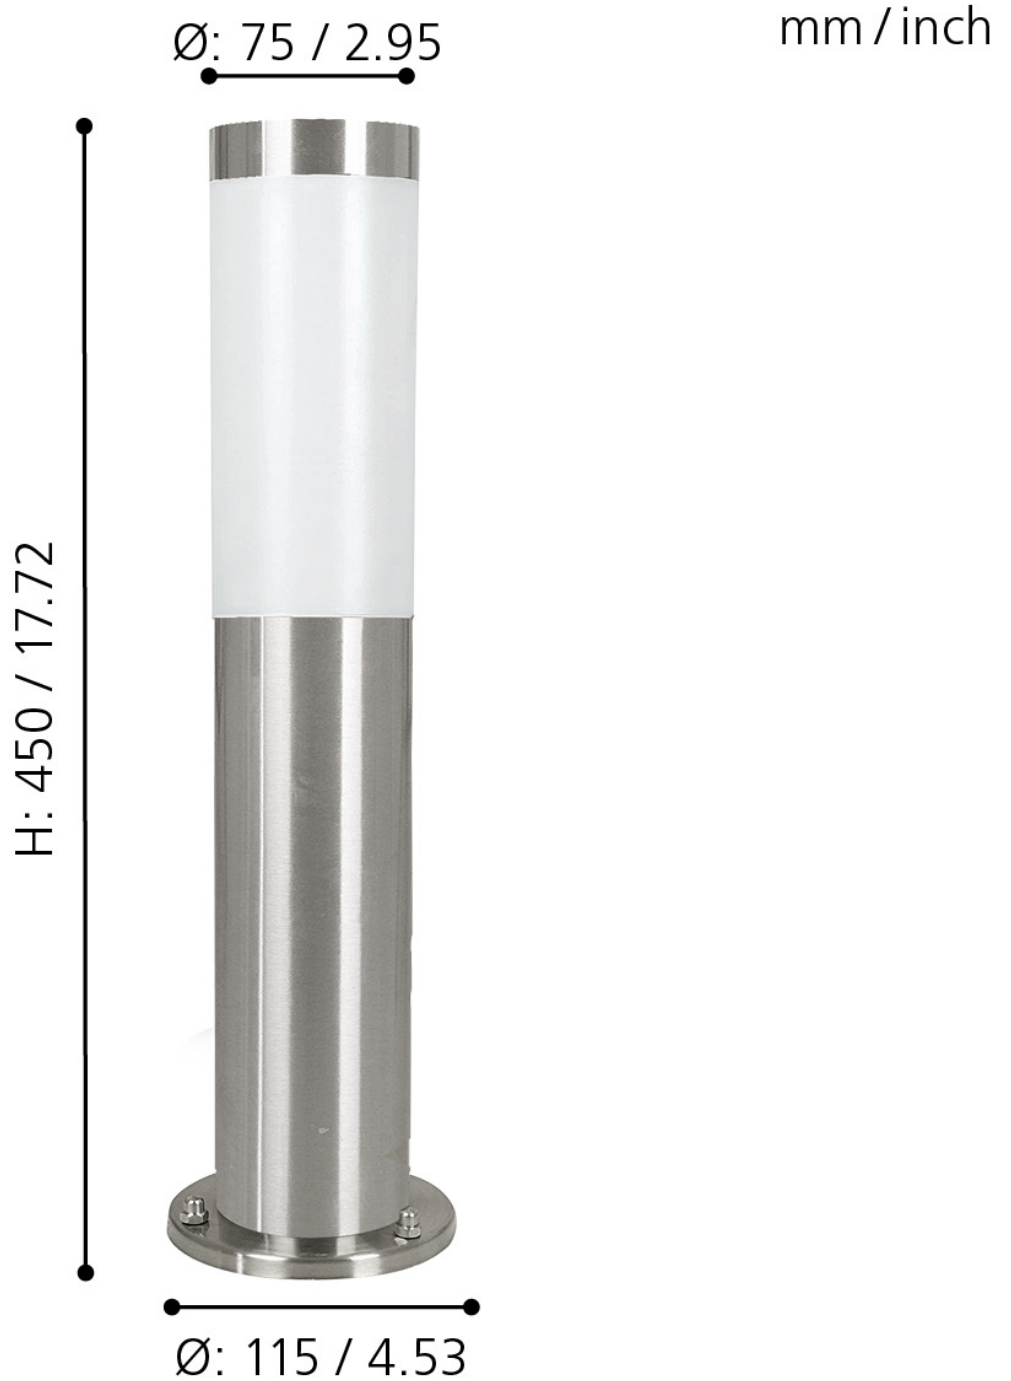

Eglo Lighting - Helsinki - 81751 - Stainless Steel White IP65 Outdoor Post Light

CONTACT