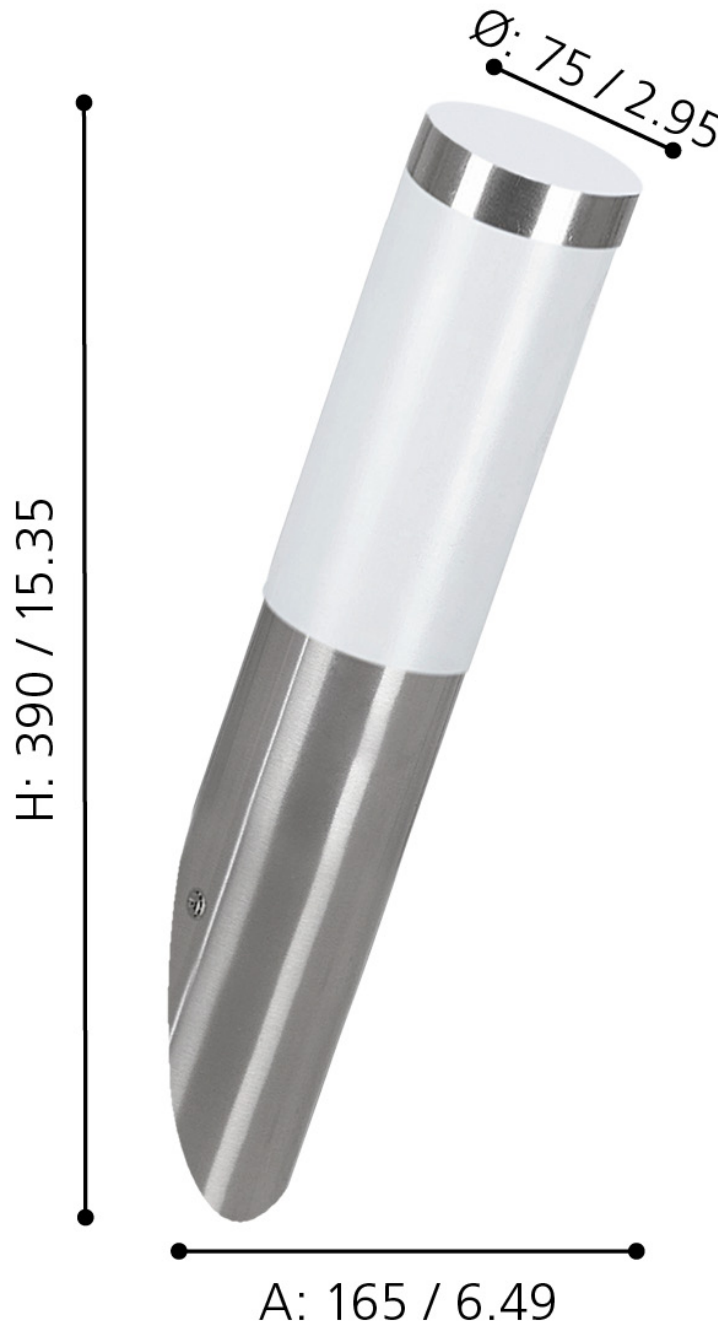

Eglo Lighting - Helsinki - 81753 - Stainless Steel White IP55 Outdoor Wall Light

mm / inch

CONTACT