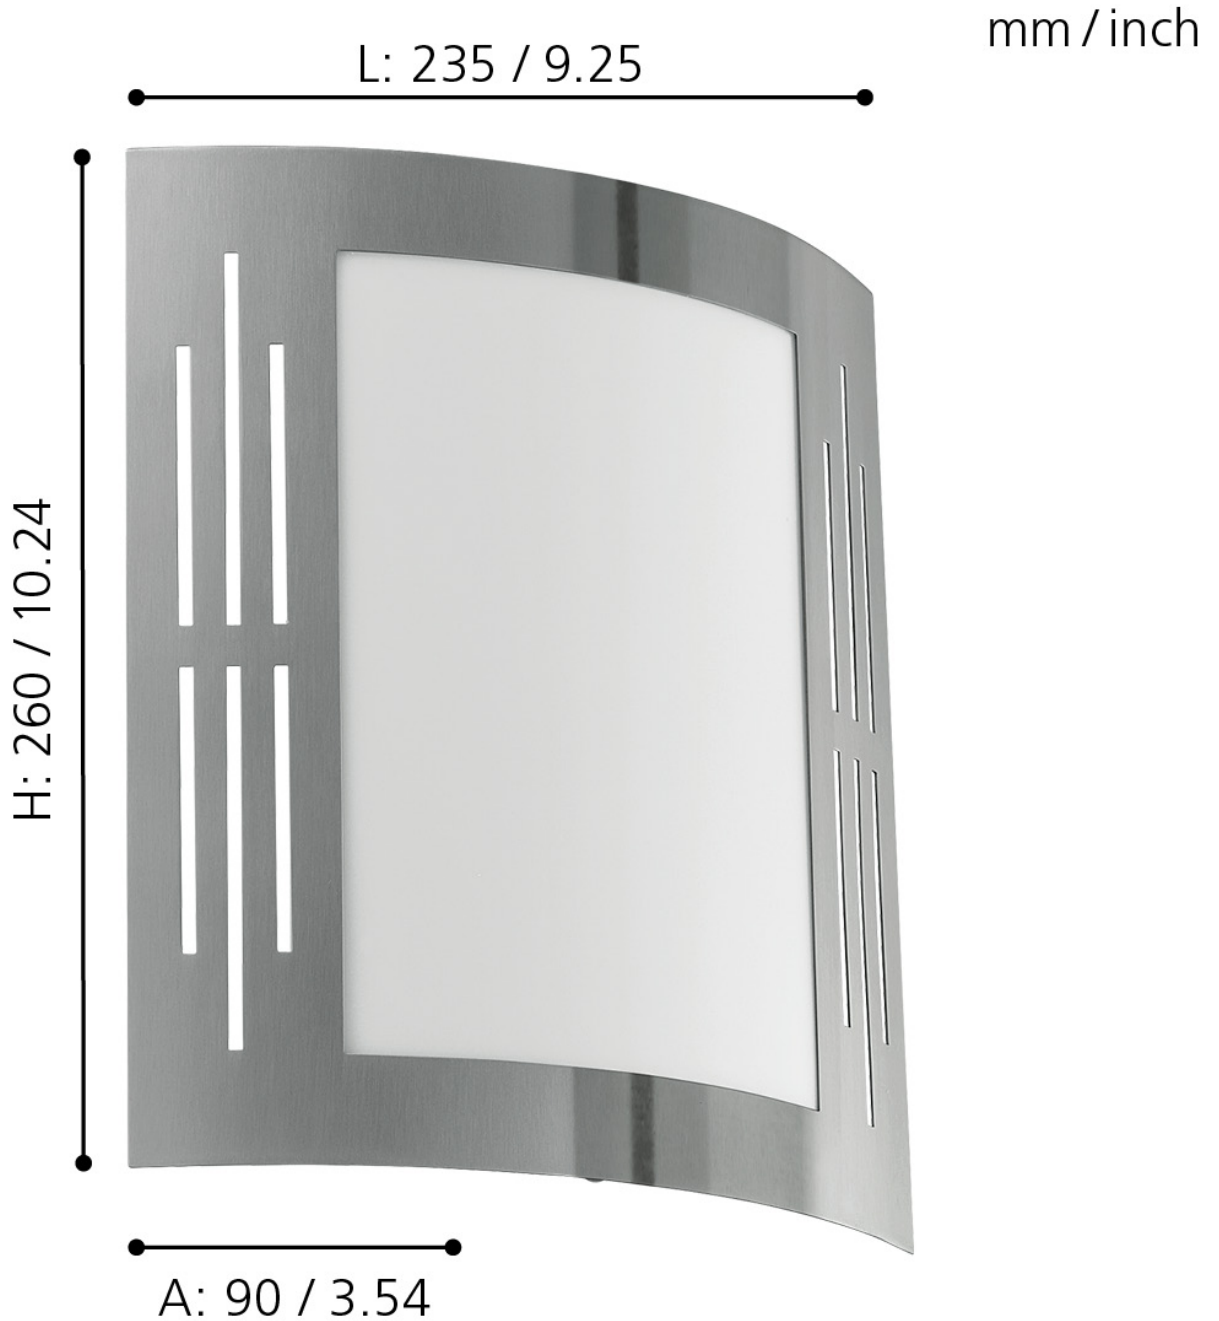

Eglo Lighting - City - 82309 - Stainless Steel White IP44 Outdoor Wall Washer Light

CONTACT