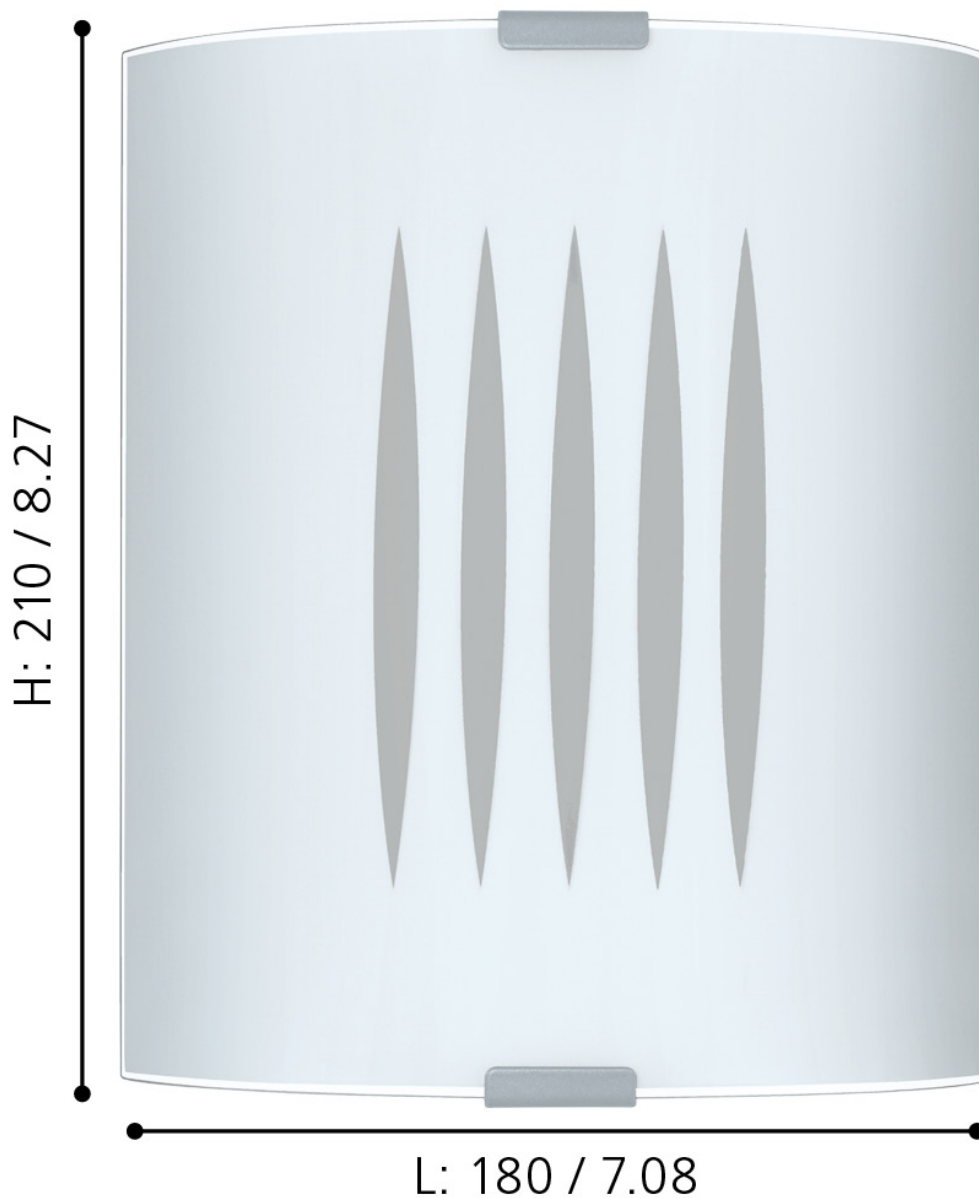

Eglo Lighting - Grafik - 83132 - White Line Motif Glass Wall Washer Light

mm / inch

CONTACT