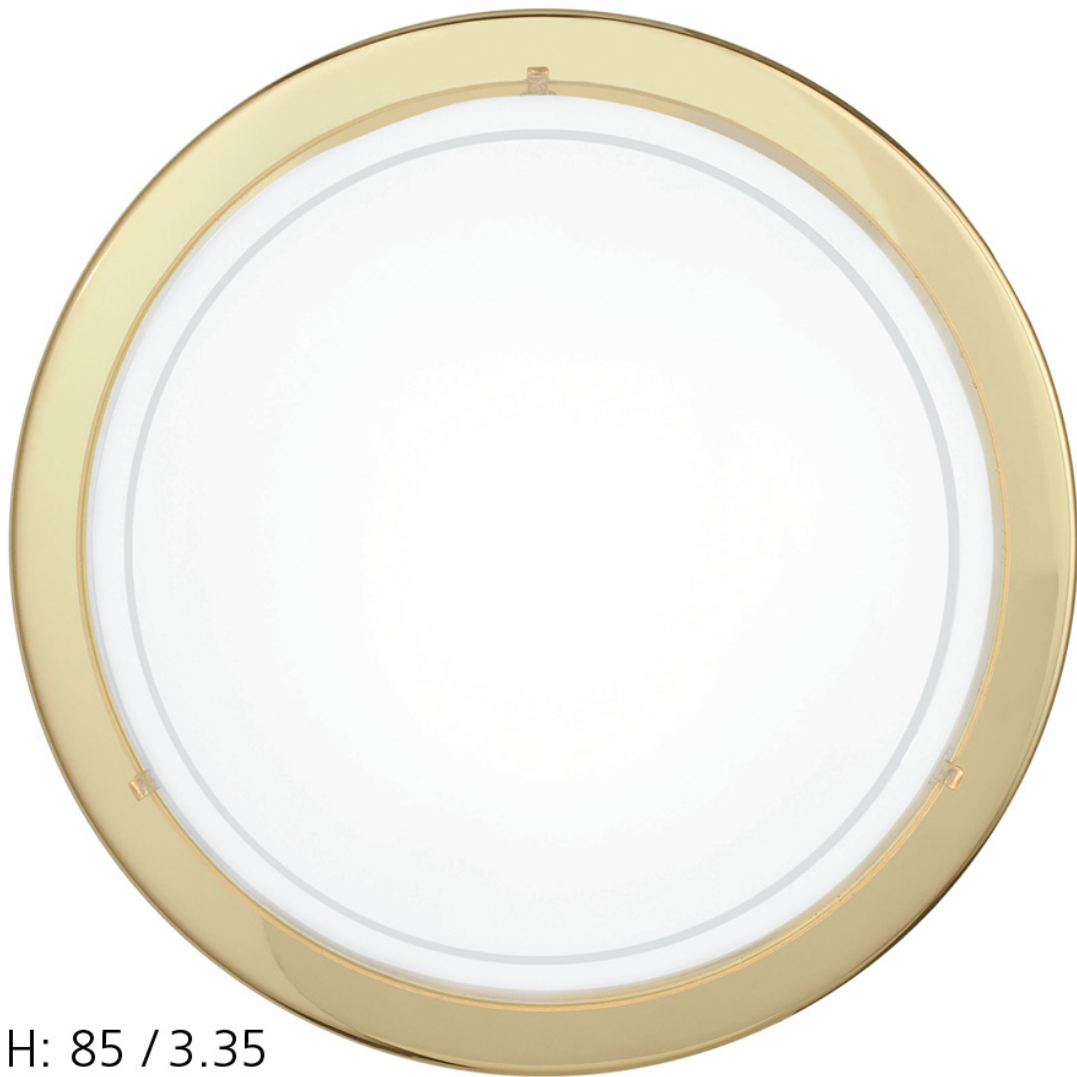

Eglo Lighting - Planet 1 - 83157 - Brass Clear Glass Flush Ceiling Light

mm / inch

H: 85 / 3.35

Ø: 290 / 11.42

CONTACT