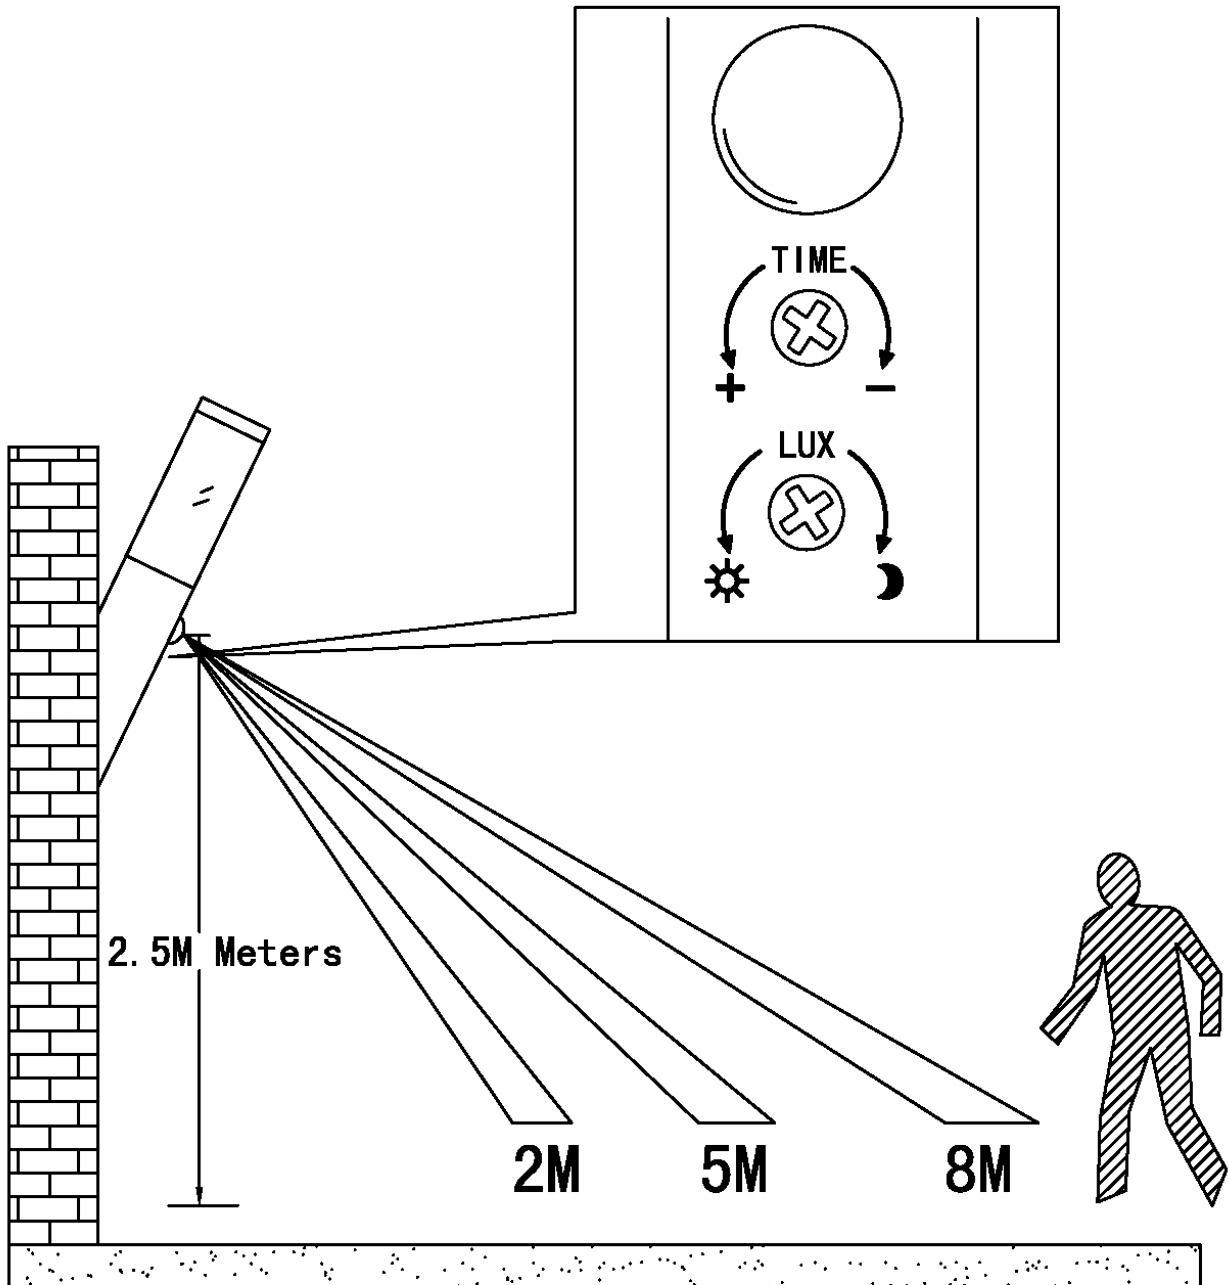

Eglo Lighting - Helsinki - 83278 - Stainless Steel White IP44 Outdoor Sensor Wall Light

CONTACT