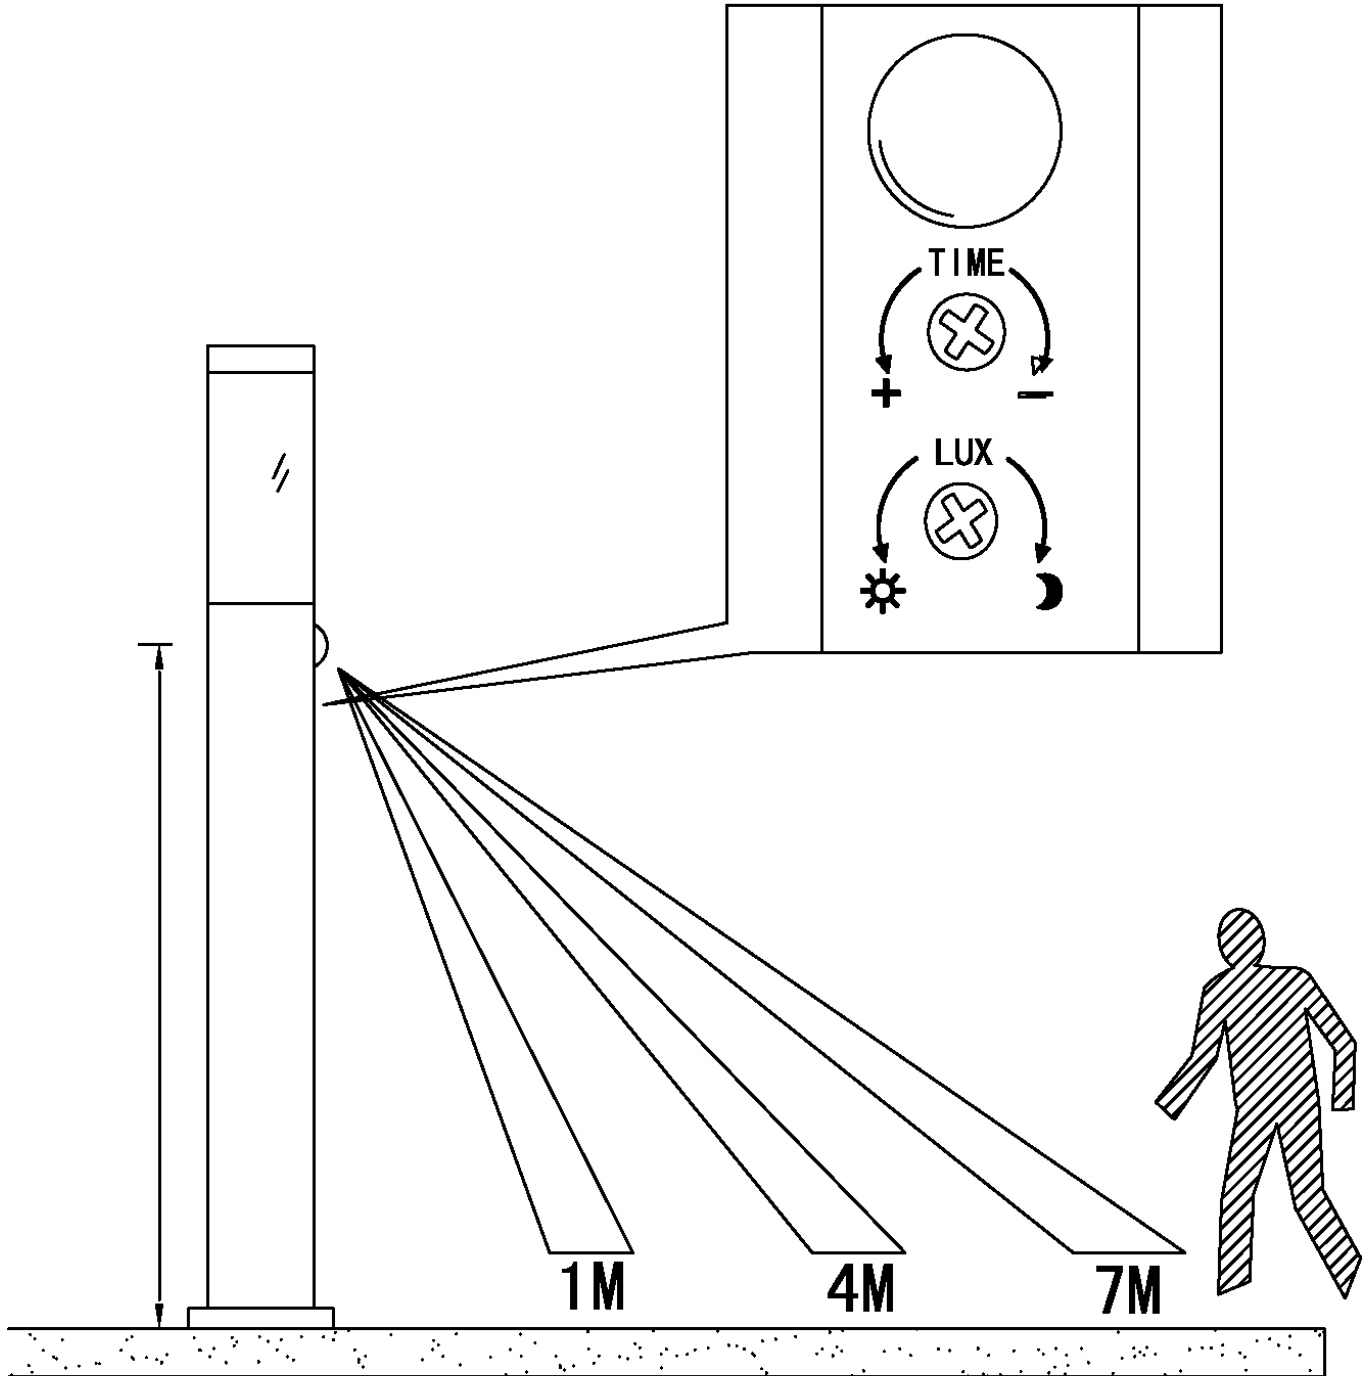

Eglo Lighting - Helsinki - 83281 - Stainless Steel White IP44 Outdoor Post Light

**CONTACT**