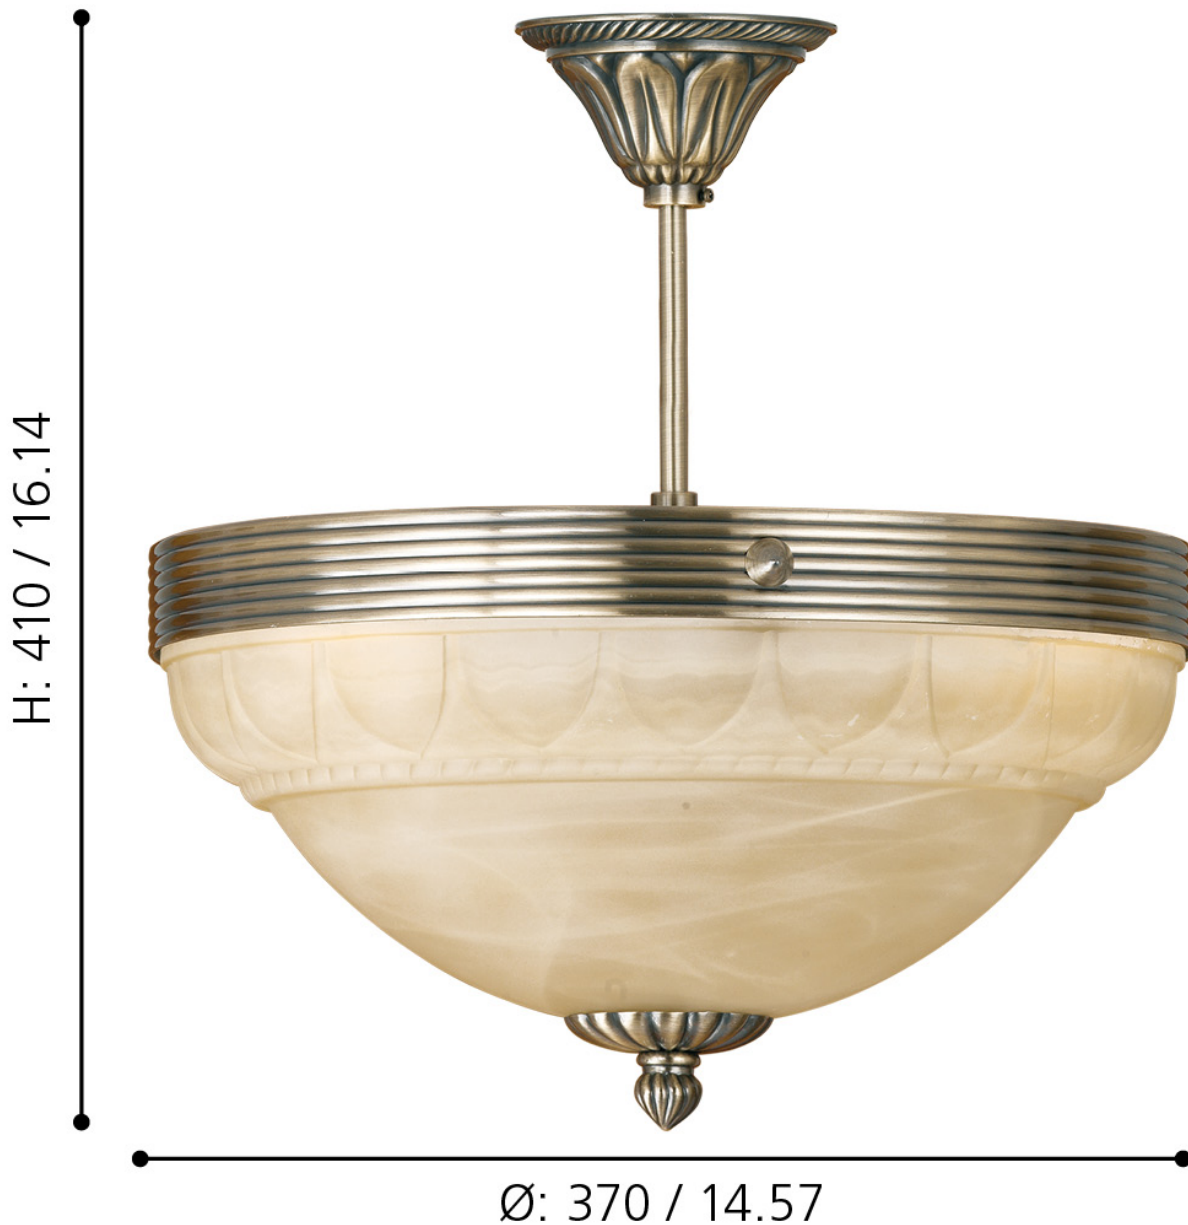

Eglo Lighting - Marbella - 85856 - Bronze Clear Champagne Glass 3 Light Flush Ceiling Light

mm / inch

CONTACT