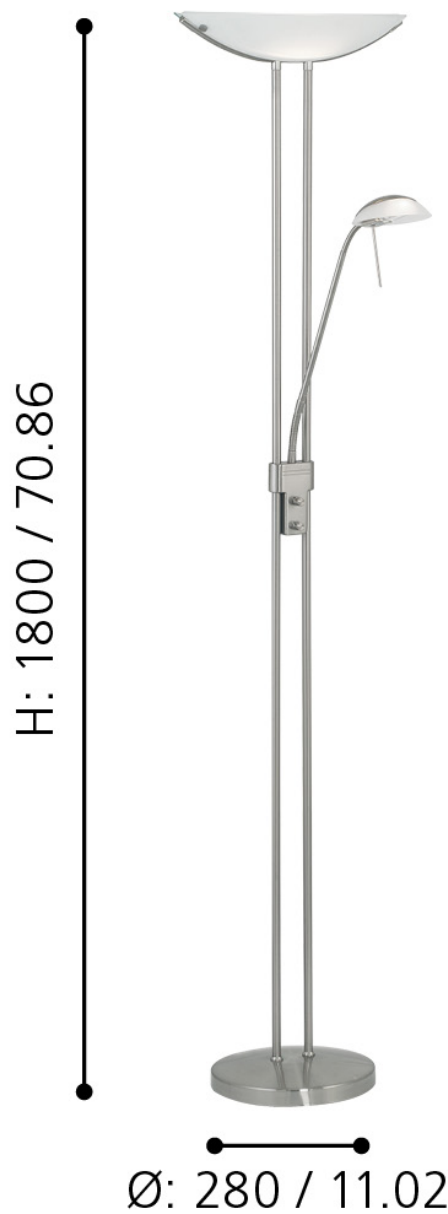

Eglo Lighting - Baya - 85971 - Satin Nickel White Glass Mother & Child Floor Lamp

mm / inch

CONTACT