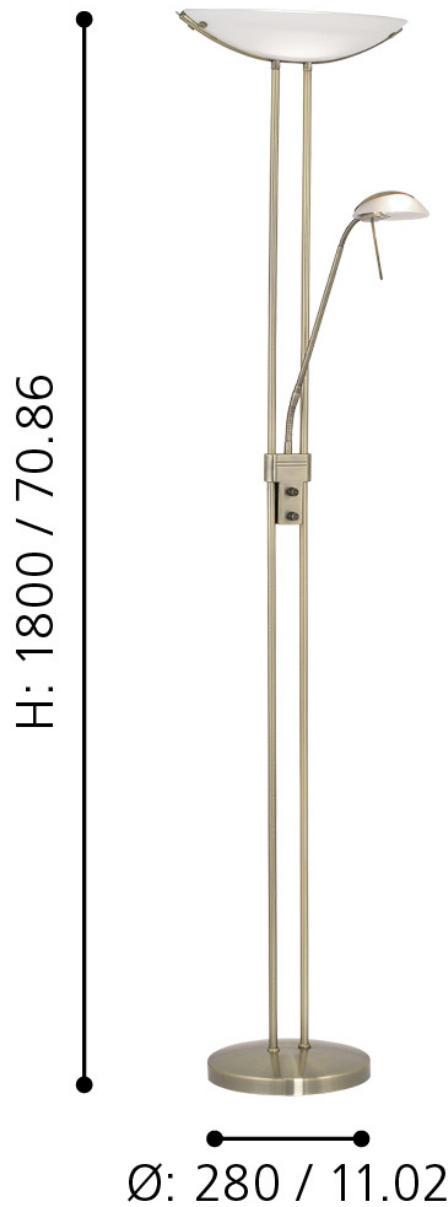

Eglo Lighting - Baya - 85974 - Bronze White Glass Mother & Child Floor Lamp

mm / inch

CONTACT