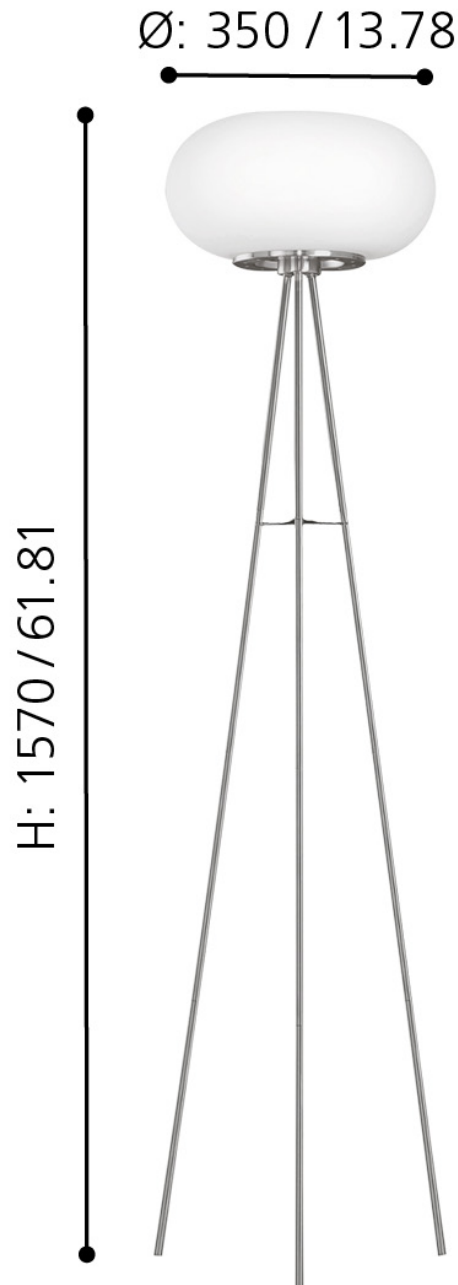

Eglo Lighting - Optica - 86817 - Satin Nickel White Glass 2 Light Tripod Floor Lamp

mm / inch

CONTACT