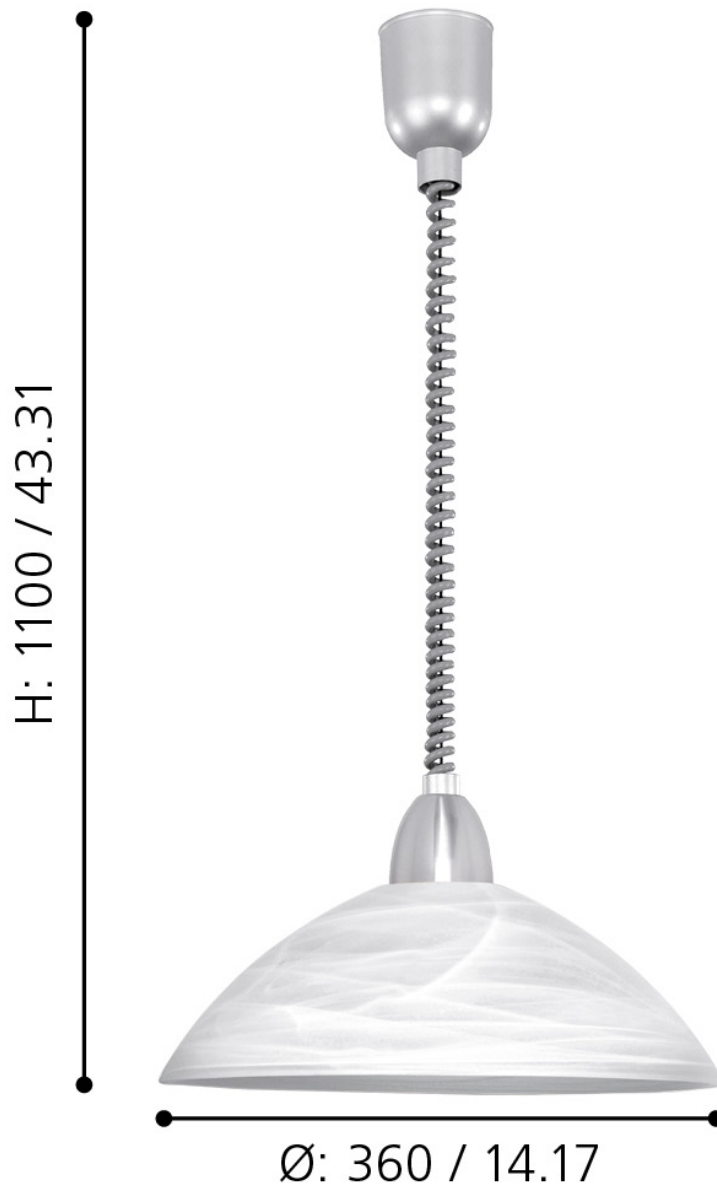

Eglo Lighting - Lord 2 - 87008 - Grey Satin Nickel White Glass Ceiling Pendant Light

mm / inch

CONTACT