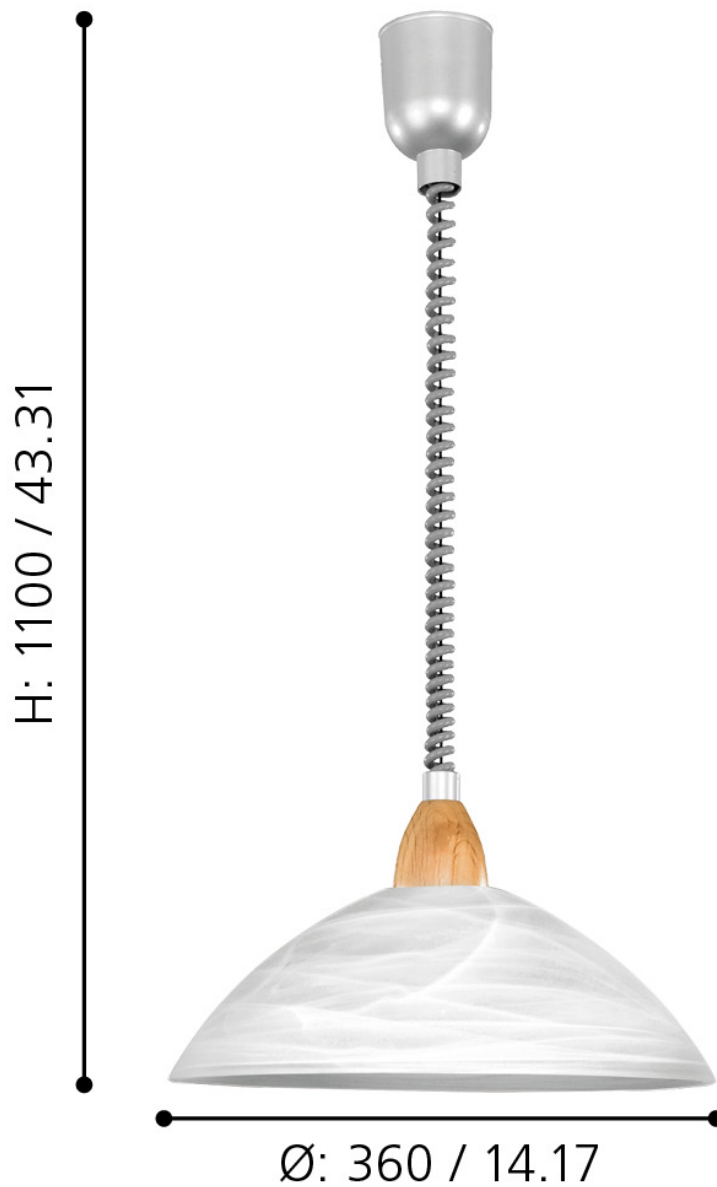

Eglo Lighting - Lord 2 - 87009 - Silver Beech Wood White Glass Ceiling Pendant Light

mm / inch

**CONTACT**