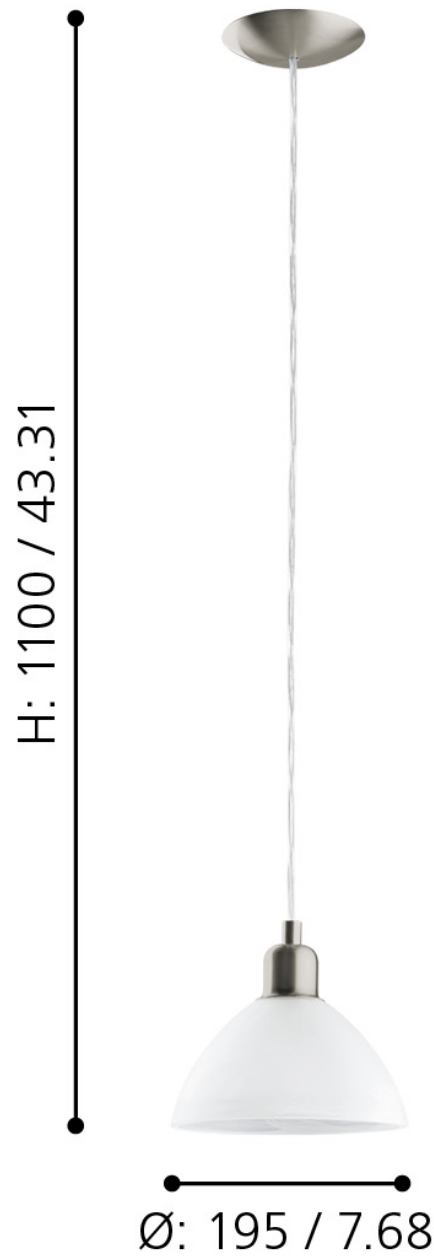

Eglo Lighting - Brenda - 87054 - Satin Nickel White Glass Ceiling Pendant Light

mm / inch

CONTACT