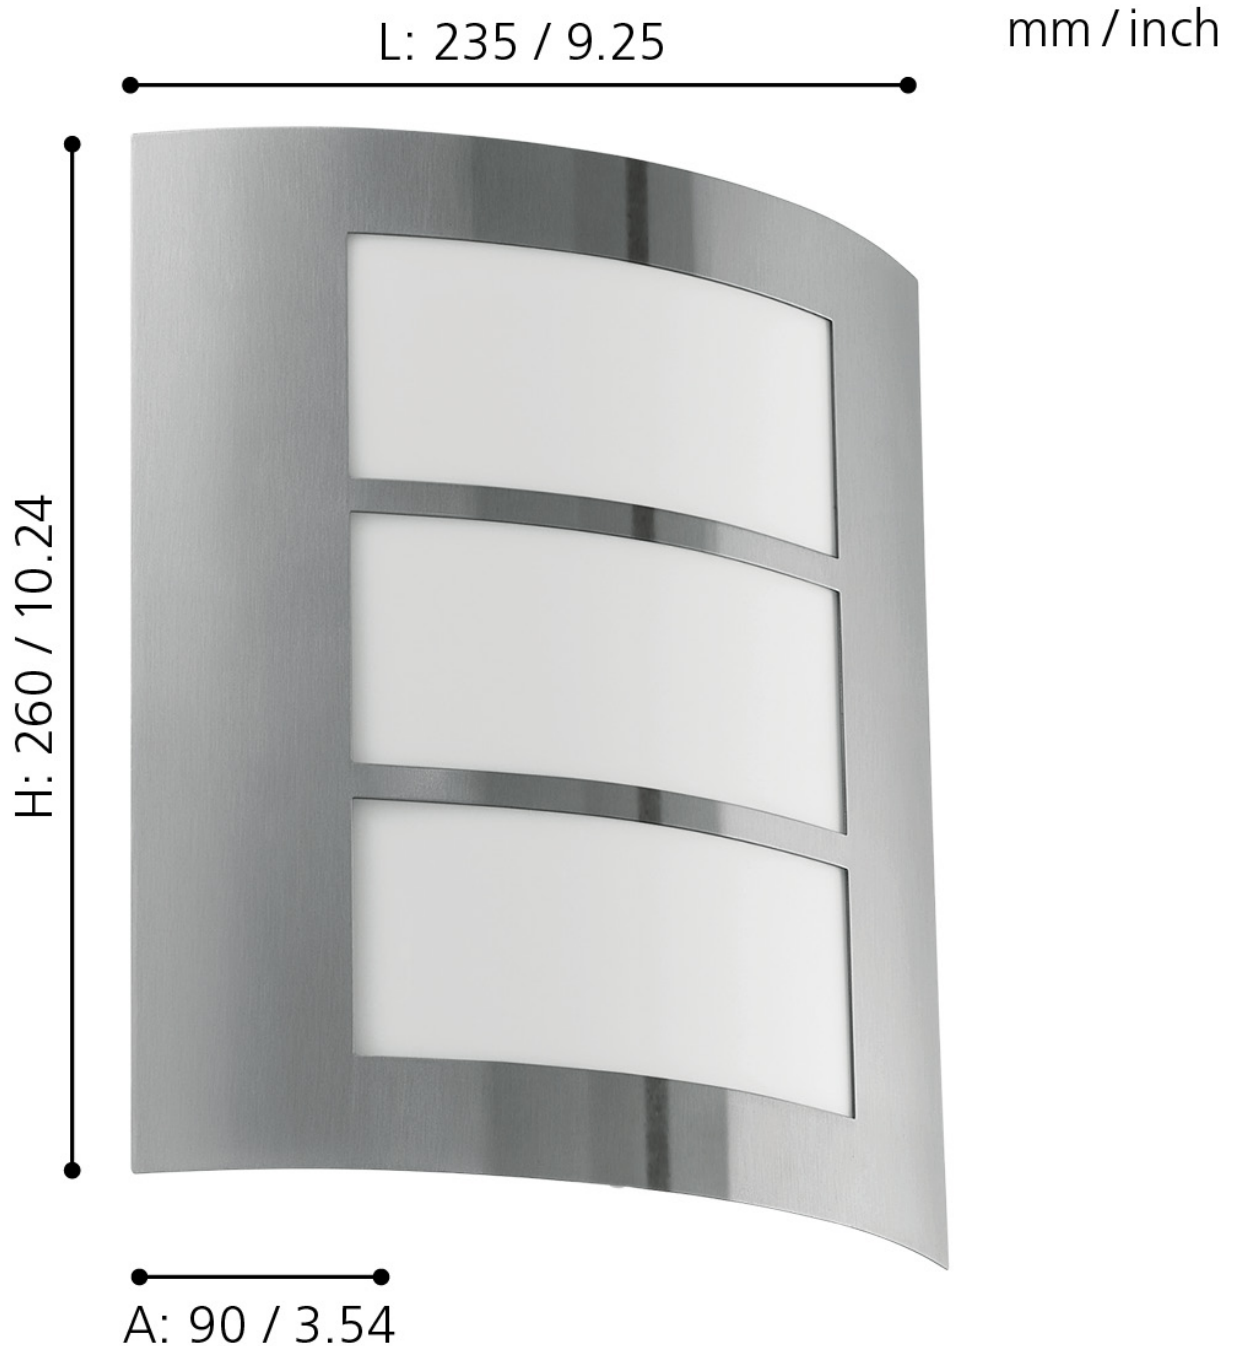

Eglo Lighting - City - 88139 - Stainless Steel White IP44 Outdoor Wall Washer Light

CONTACT