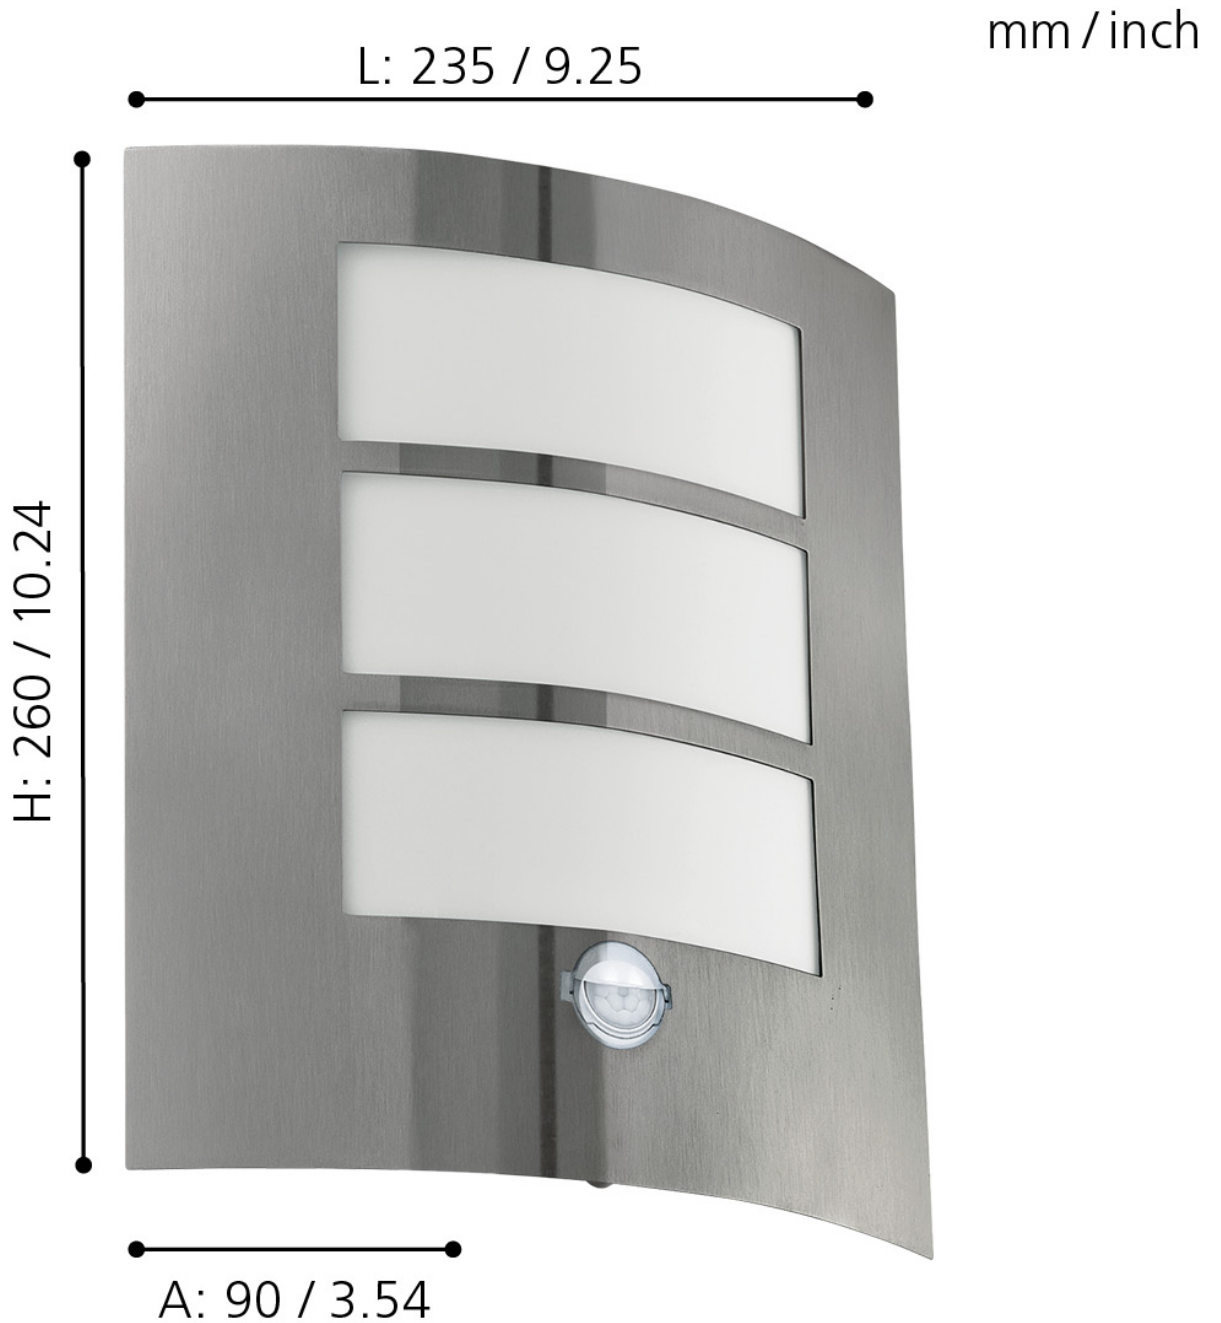

Eglo Lighting - City - 88142 - Stainless Steel White IP44 Outdoor Sensor Wall Light

CONTACT