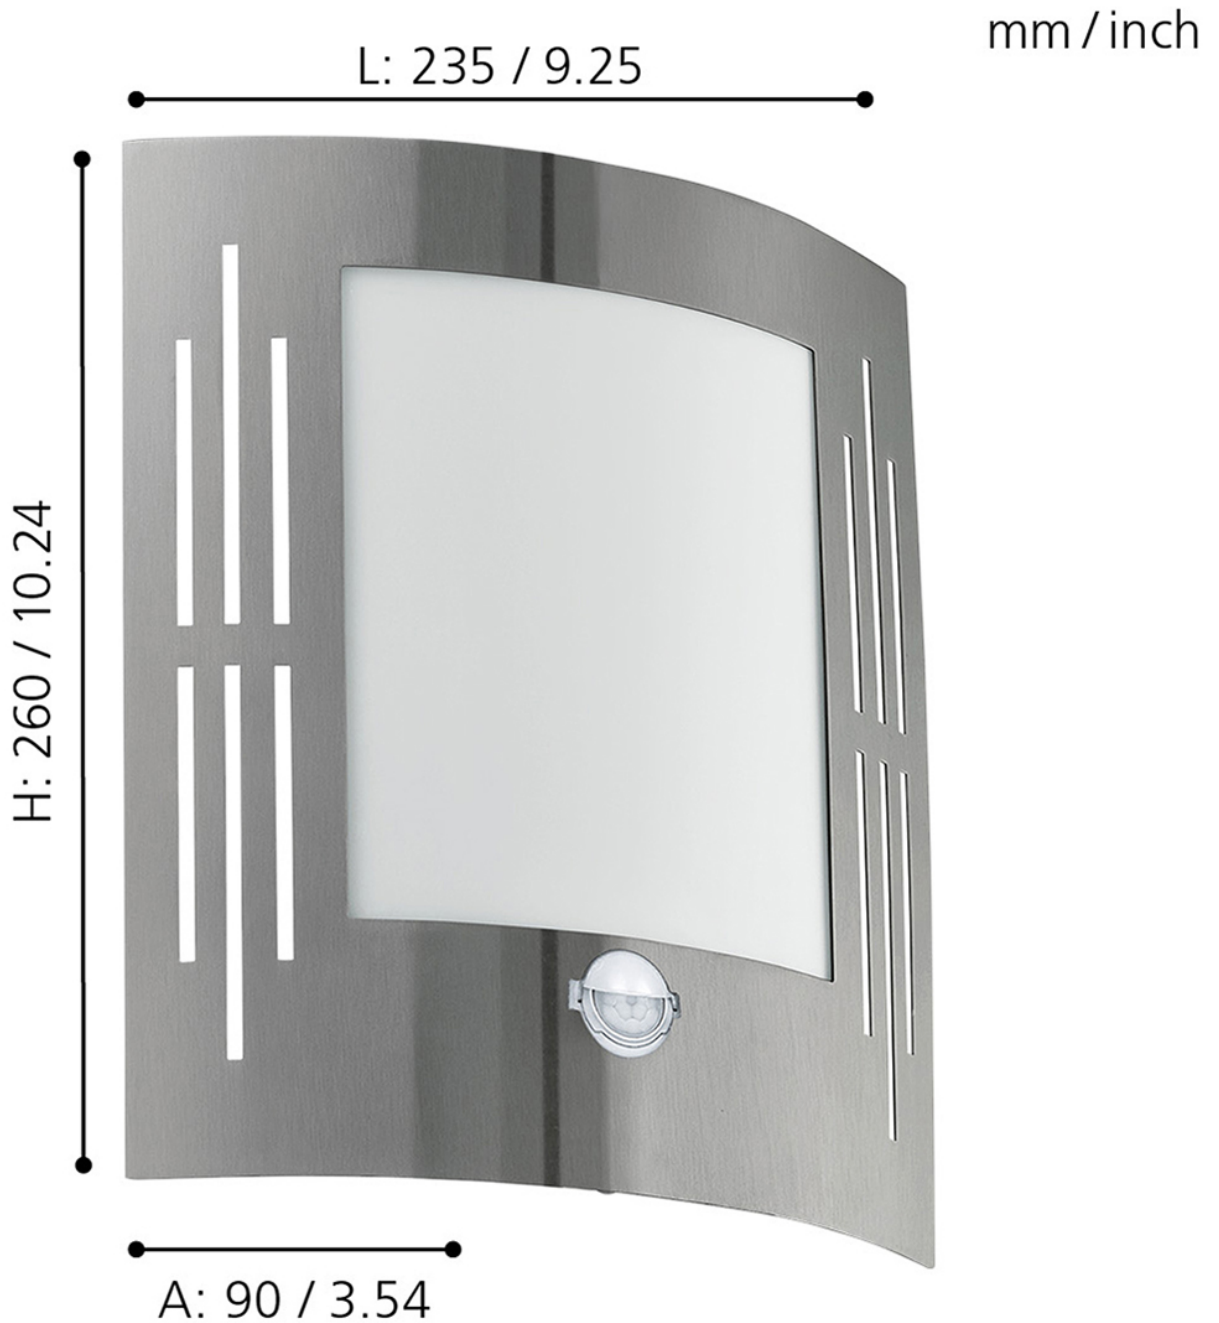

Eglo Lighting - City - 88144 - Stainless Steel White IP44 Outdoor Sensor Wall Light

CONTACT