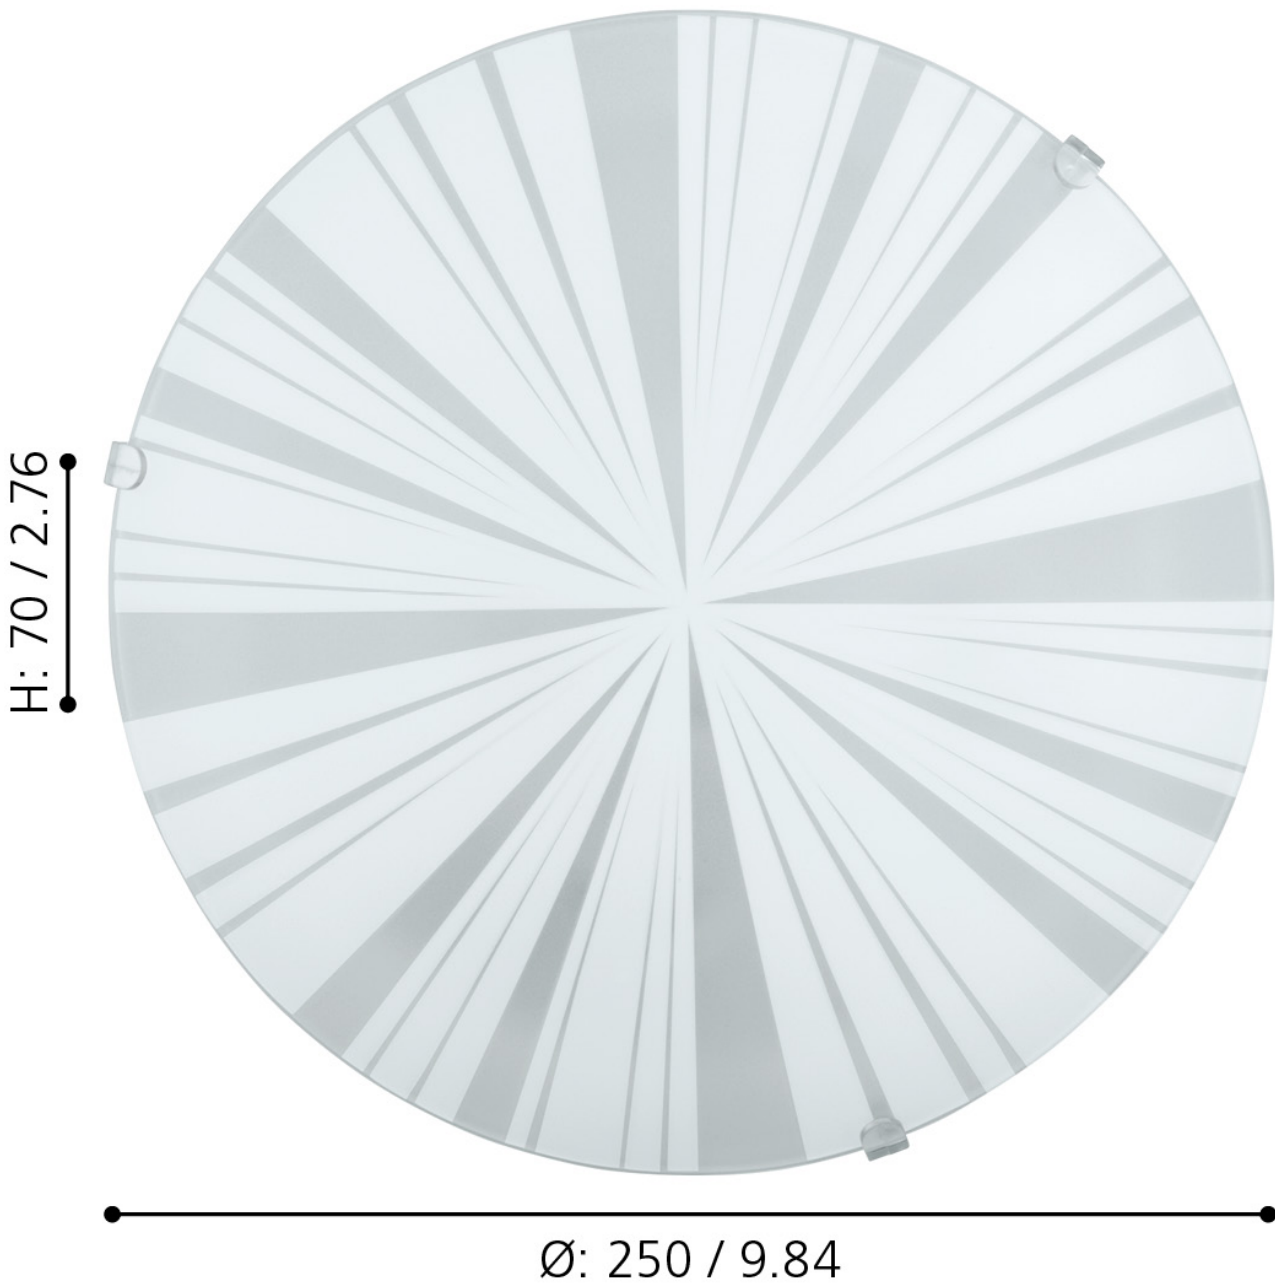

Eglo Lighting - Mars 1 - 89239 - White Opal Glass Flush Ceiling Light

mm / inch

CONTACT