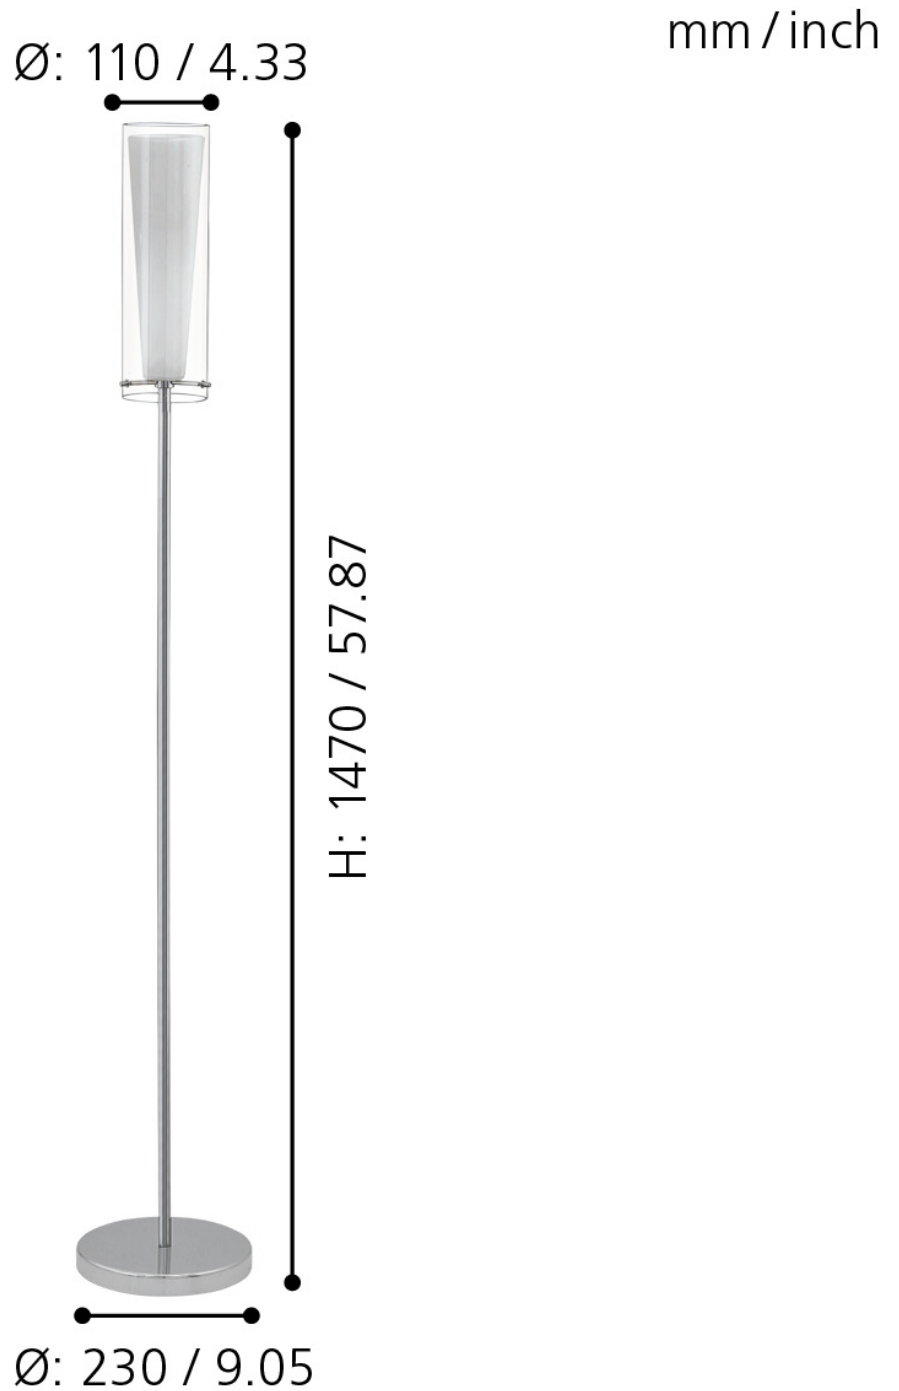

Eglo Lighting - Pinto - 89836 - Chrome Clear Glass Floor Lamp

CONTACT