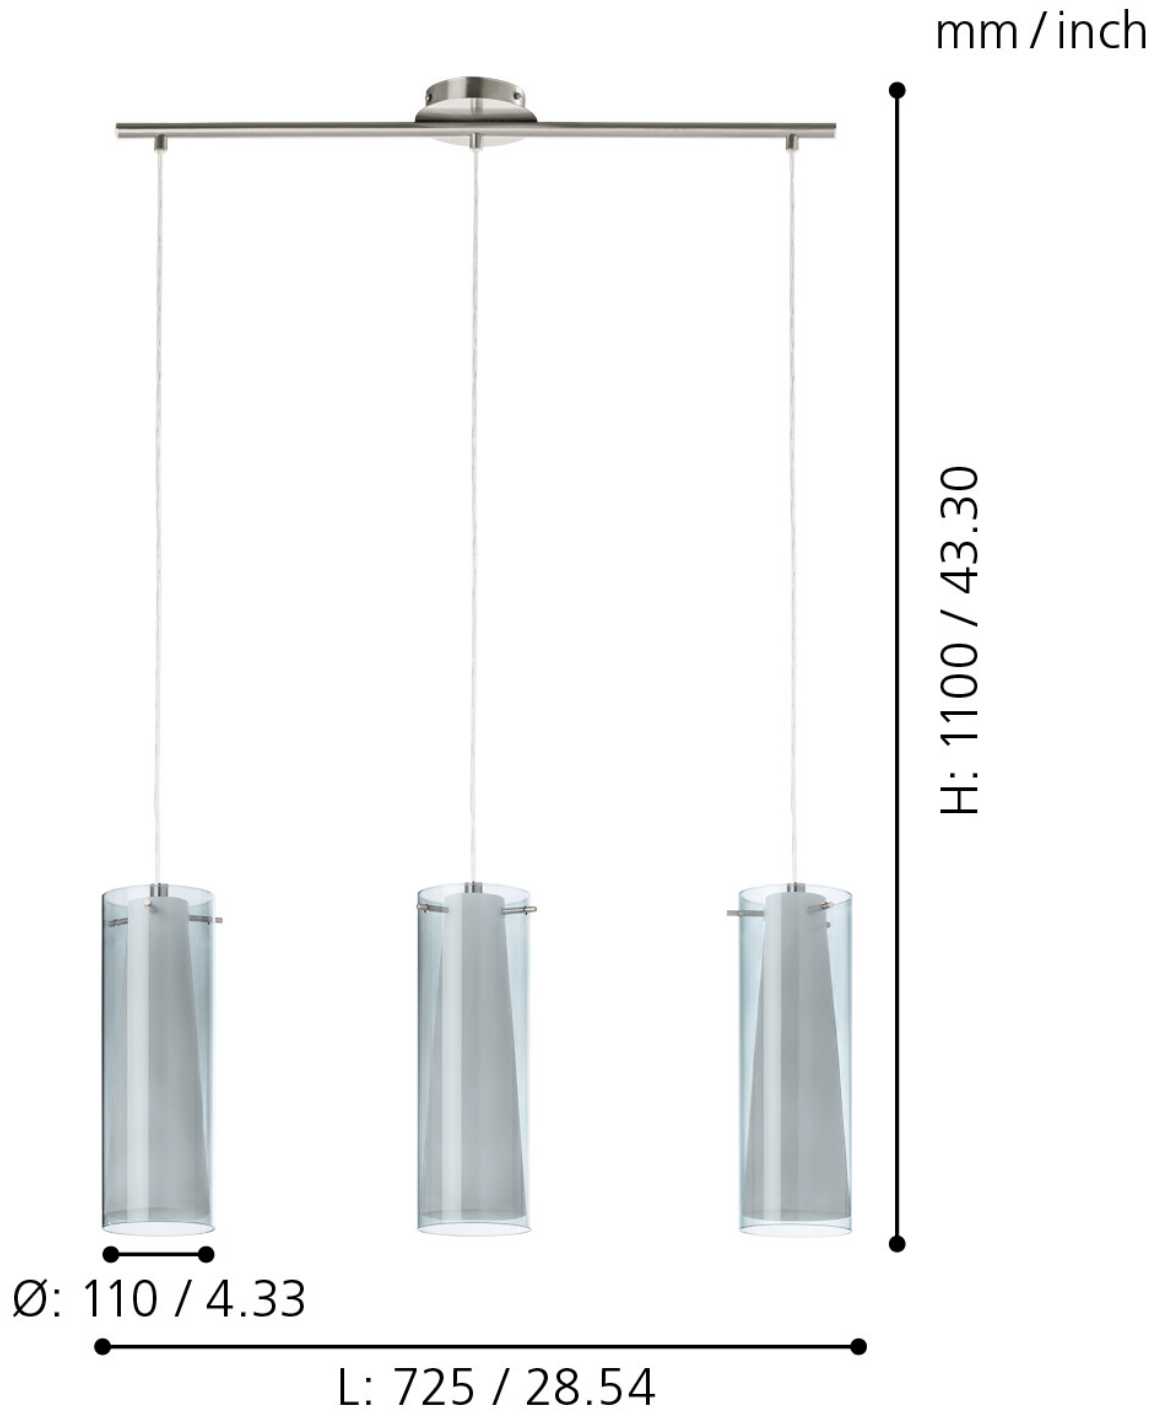

Eglo Lighting - Pinto Nero - 90305 - Satin Nickel White Glass 3 Light Bar Ceiling Pendant Light

CONTACT