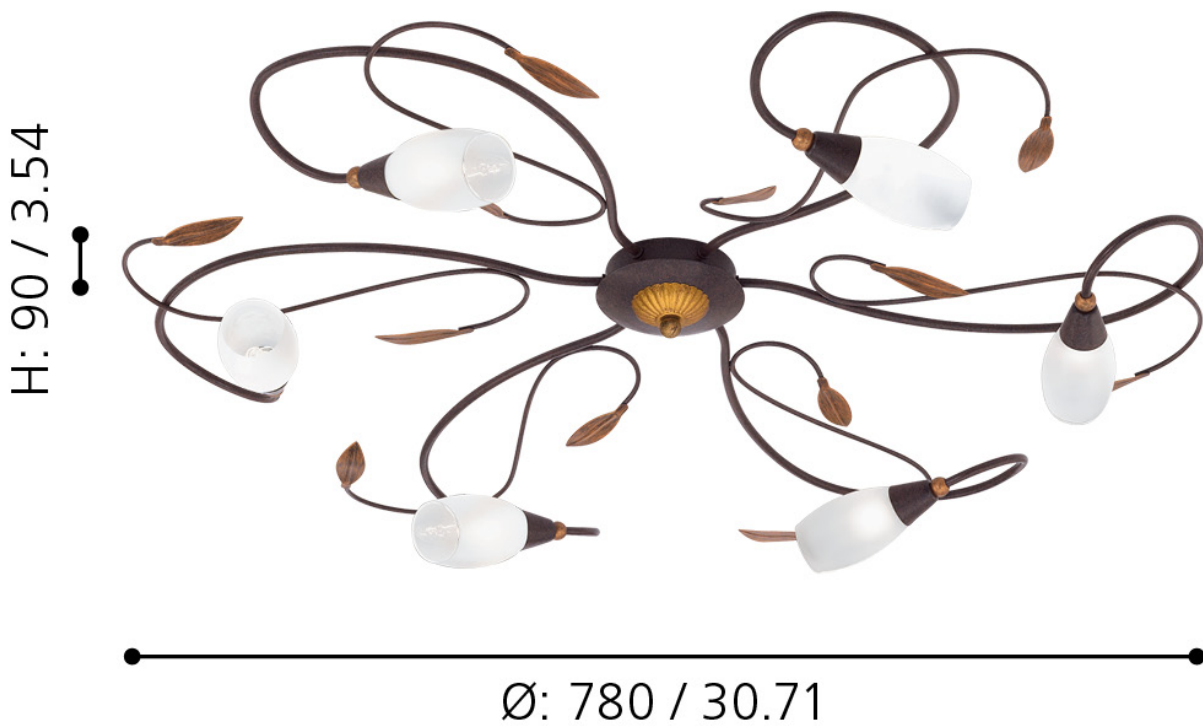

Eglo Lighting - Gerbera 1 - 90697 - Antique Brown Gold White Glass 6 Light Flush Ceiling Light

mm / inch

**CONTACT**