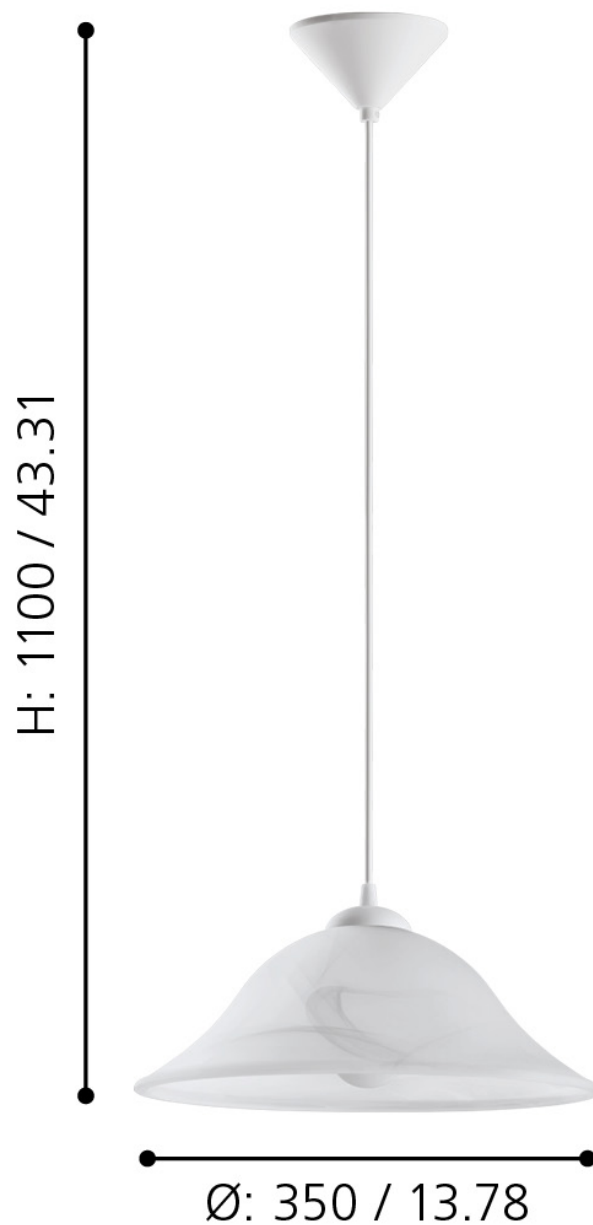

Eglo Lighting - Albany - 90978 - White Glass Ceiling Pendant Light

mm / inch

CONTACT