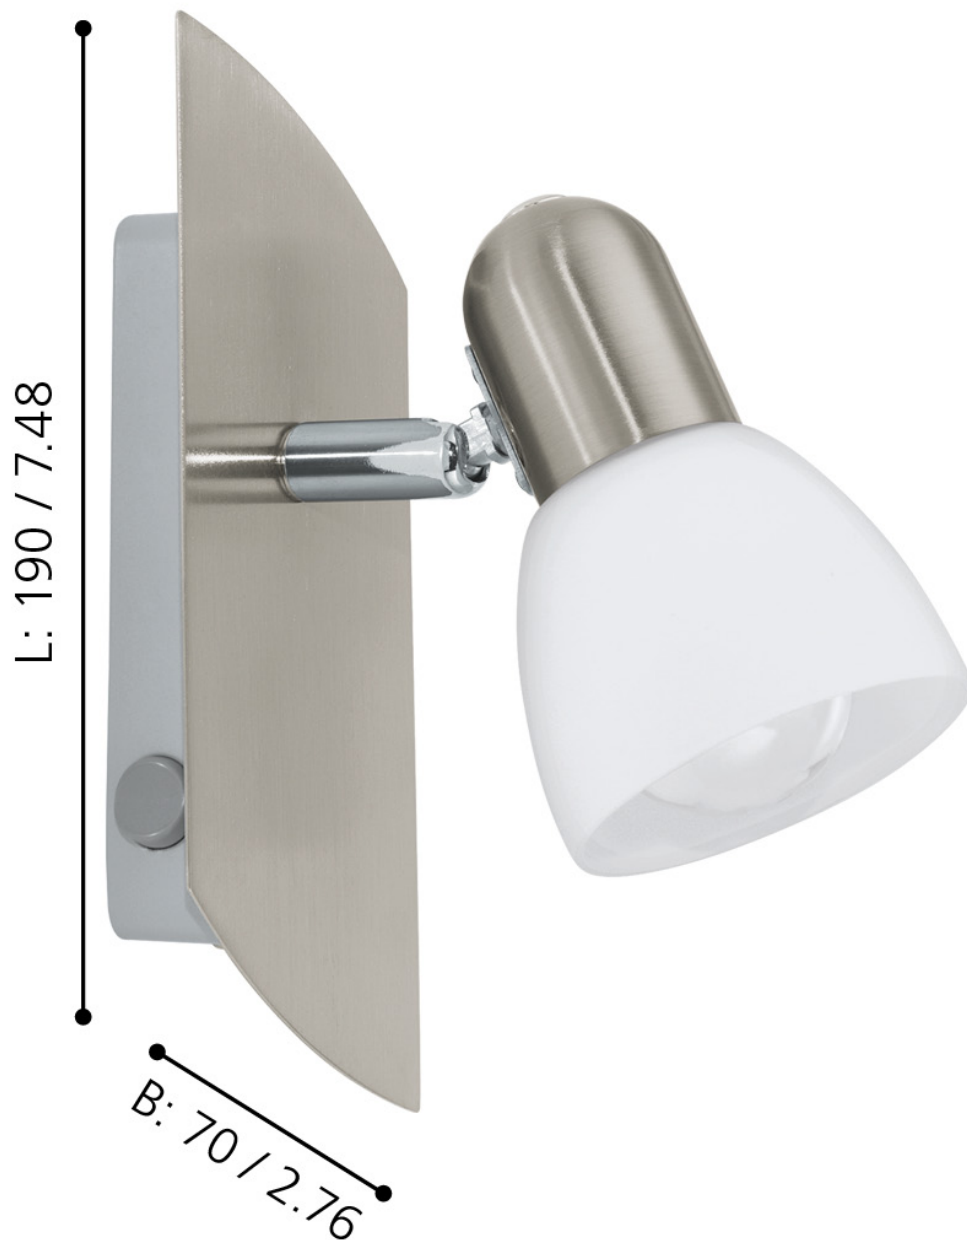

Eglo Lighting - Enea - 90982 - Satin Nickel White Glass Spotlight

mm / inch

CONTACT