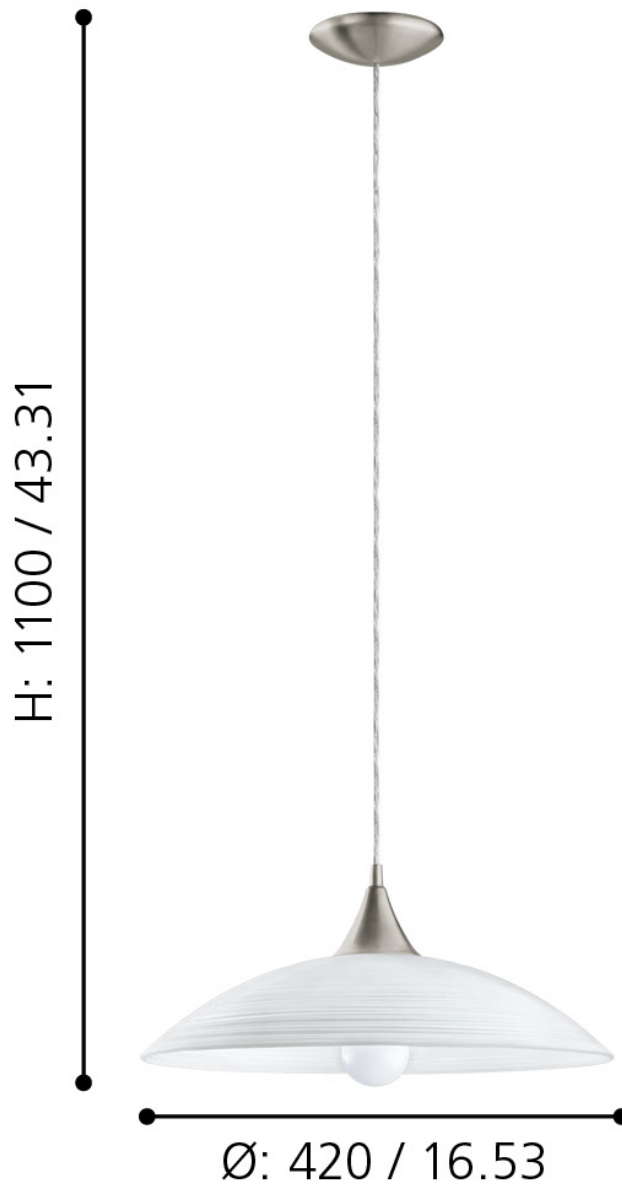

Eglo Lighting - Lazolo - 91496 - Satin Nickel White Glass Ceiling Pendant Light

mm / inch

CONTACT